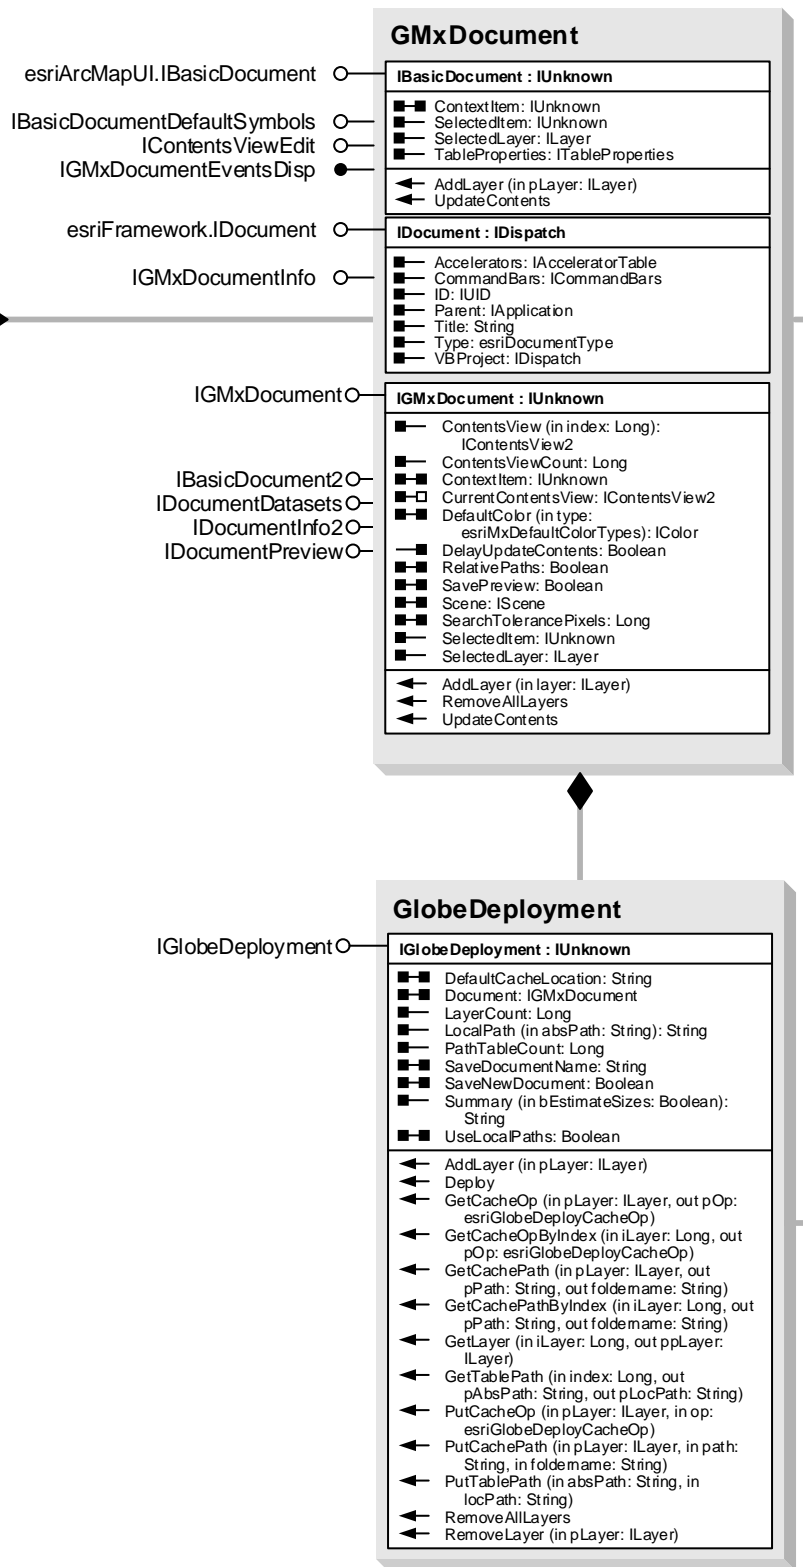

ArcGlobe™ Object Model

Esri® ArcGIS® 10.5

Copyright © 1999-2017 Esri. All rights reserved. Esri, ArcGIS, ArcObjects, and ArcGlobe are trademarks, registered trademarks, or service marks of Esri in the United States, the European Community, or certain other jurisdictions.

Enumerations

- esriDefaultLayersMode
 - 0 - esriDefaultLayersSystem
 - 1 - esriDefaultLayersCustom
 - 2 - esriDefaultLayersNone
- esriGMxDlgIDs
 - 0 - esriGMxDlgCustomize
 - 1 - esriGMxDlgOptions
 - 2 - esriGMxDlgMacros
 - 3 - esriGMxDlgVBA
 - 4 - esriGMxDlgPageSetup
 - 5 - esriGMxDlgPrintSetup
 - 6 - esriGMxDlgProperties
 - 7 - esriGMxDlgUnlockCustomization
 - 8 - esriGMxDlgLockCustomization
 - 9 - esriGMxDlgContents
- esriGMxCustomizationEvent
 - 100 - esriCEShowGlobeProperties
 - 101 - esriCEShowGMxAddDataDialog
 - 102 - esriCEShowGMxLayersProperties