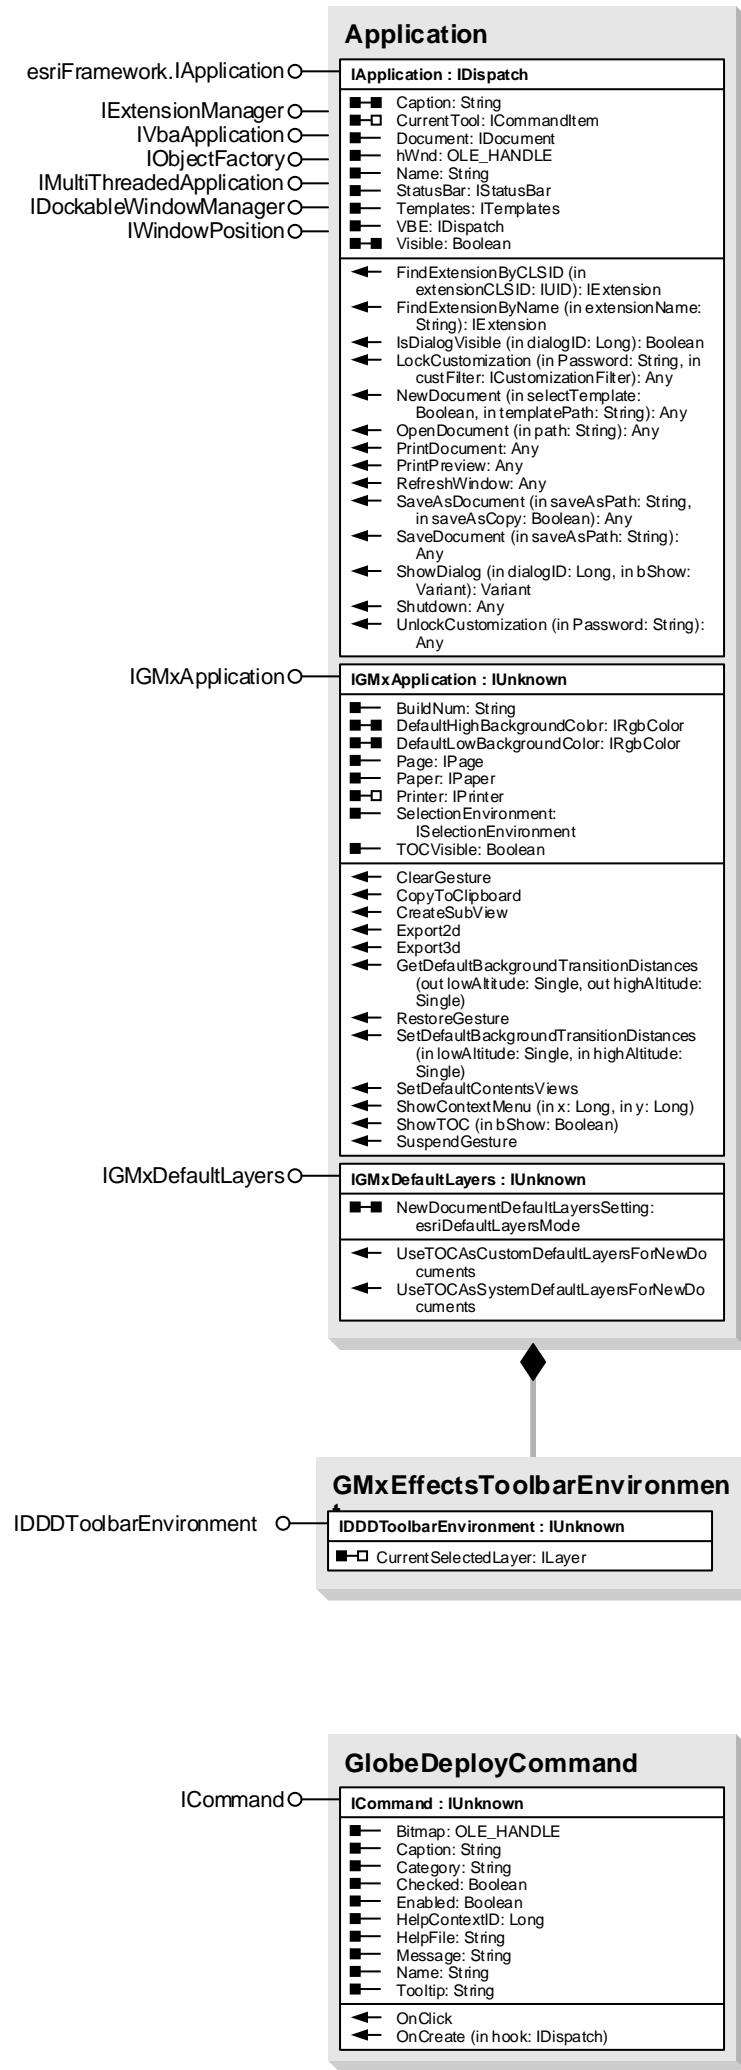

ArcGlobe™ Object Model

Esri® ArcGIS® 10.5

Copyright © 1999-2017 Esri. All rights reserved. Esri, ArcGIS, ArcObjects, and ArcGlobe are trademarks, registered trademarks, or service marks of Esri in the United States, the European Community, or certain other jurisdictions.

Enumerations

- esriDefaultLayersMode
 - 0 - esriDefaultLayersSystem
 - 1 - esriDefaultLayersCustom
 - 2 - esriDefaultLayersNone
- esriGMxDlgIDs
 - 0 - esriGMxDlgCustomize
 - 1 - esriGMxDlgOptions
 - 2 - esriGMxDlgMacros
 - 3 - esriGMxDlgVBA
 - 4 - esriGMxDlgPageSetup
 - 5 - esriGMxDlgPrintSetup
 - 6 - esriGMxDlgProperties
 - 7 - esriGMxDlgUnlockCustomization
 - 8 - esriGMxDlgLockCustomization
 - 9 - esriGMxDlgContents
- esriGMxCustomizationEvent
 - 100 - esriCEShowGlobeProperties
 - 101 - esriCEShowGMxAddDataDialog
 - 102 - esriCEShowGMxLayersProperties