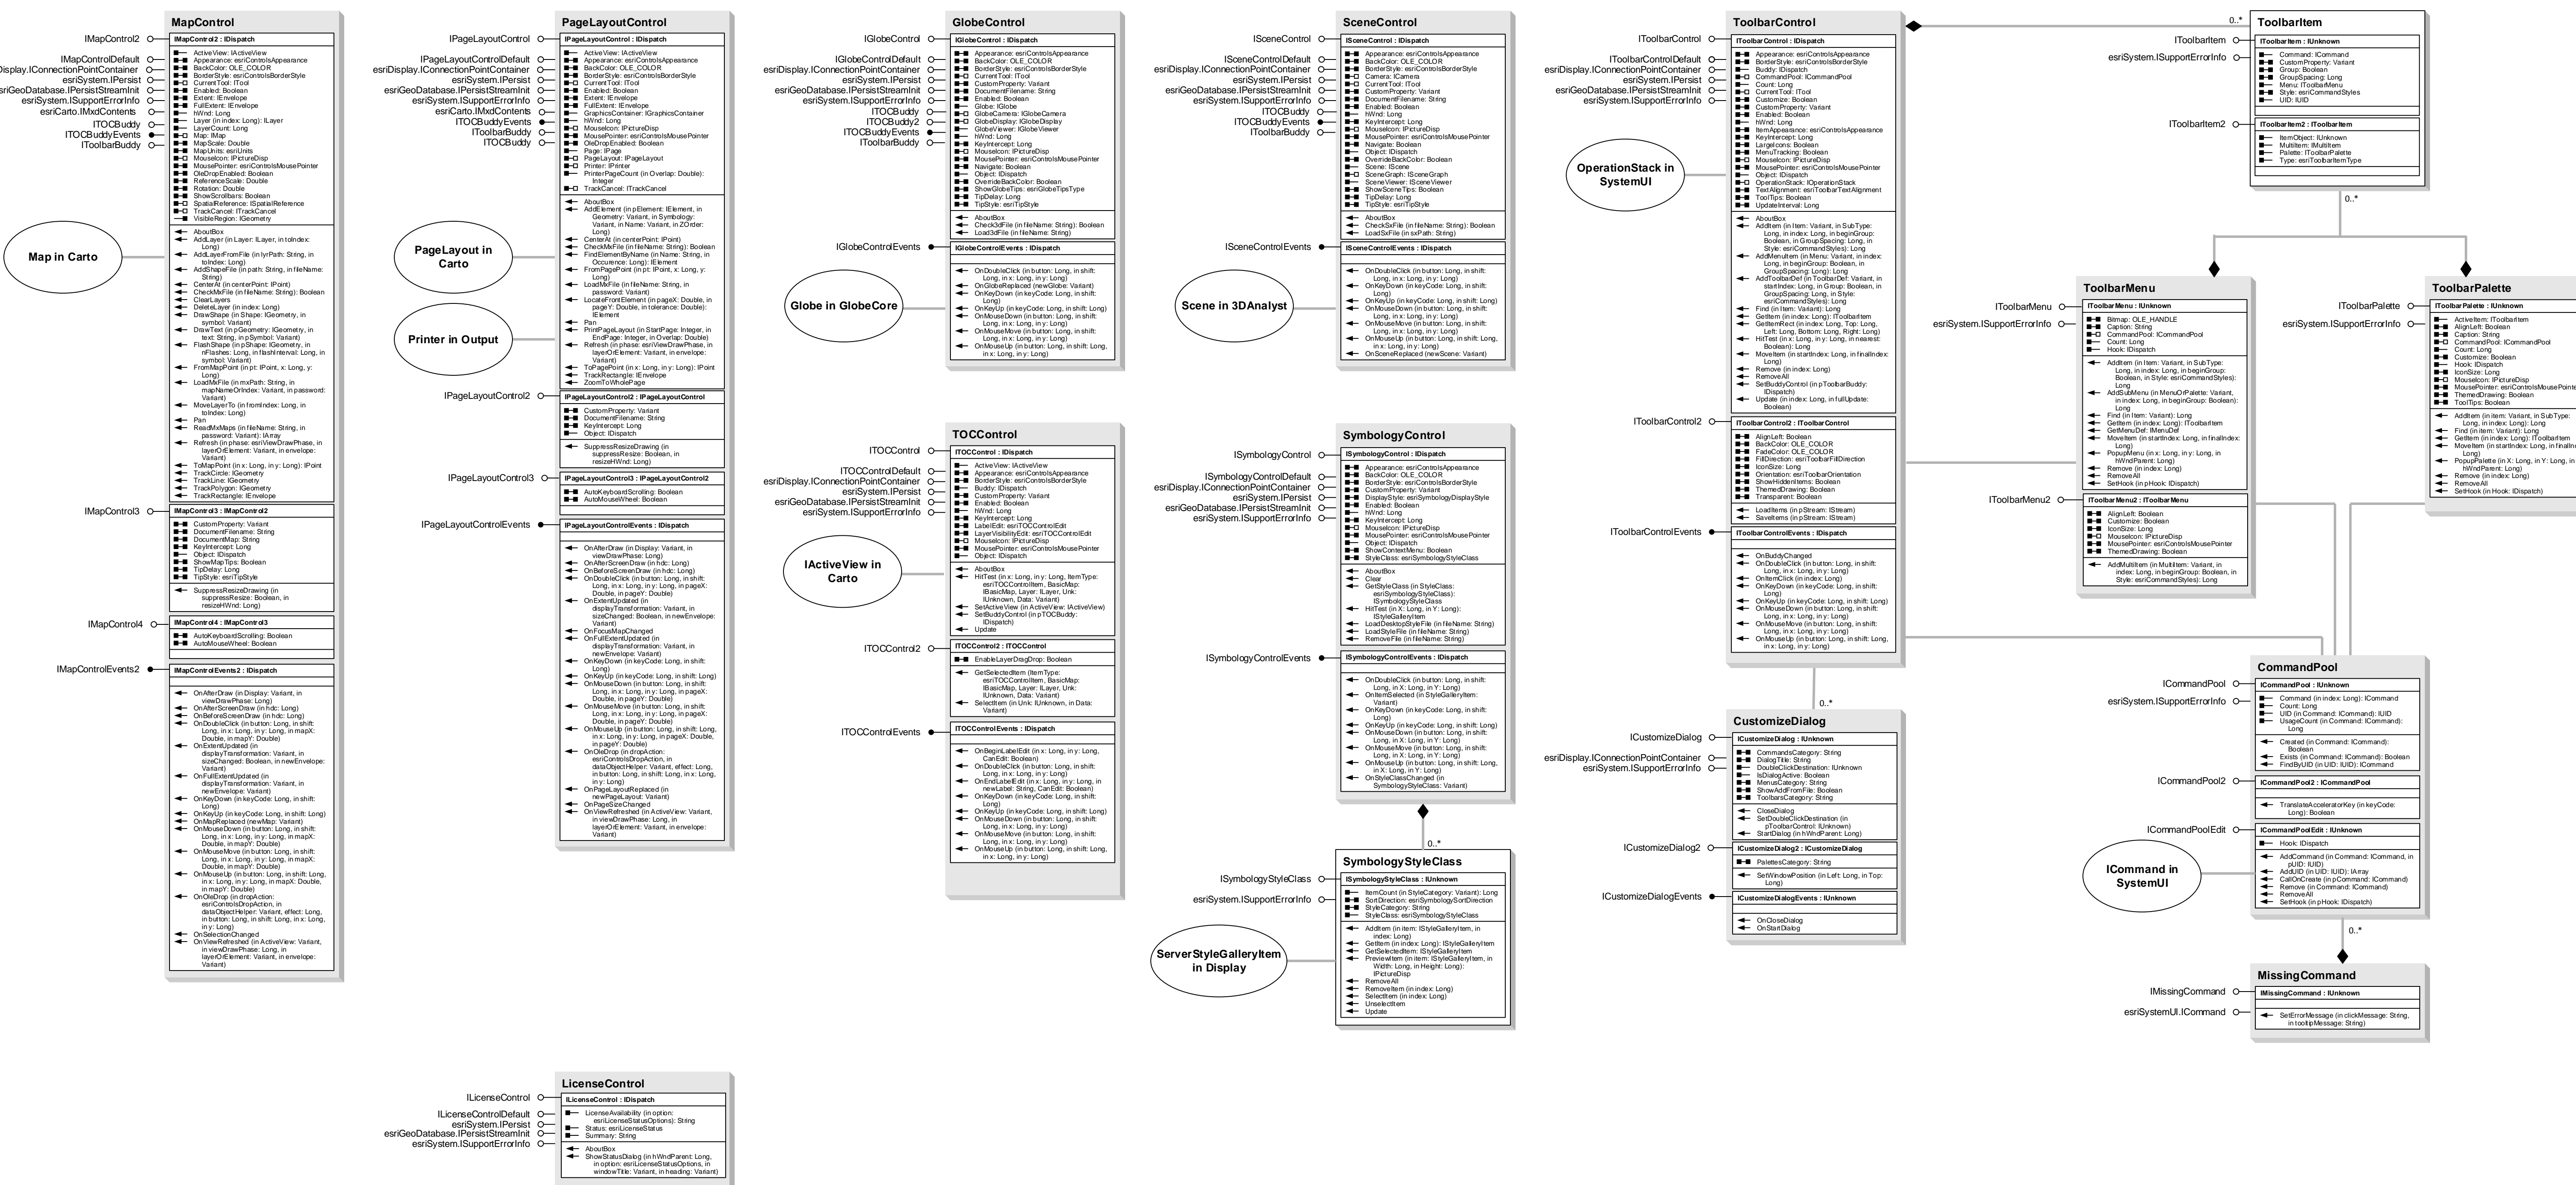

Controls Object Model

Eri ArcGIS 10.5