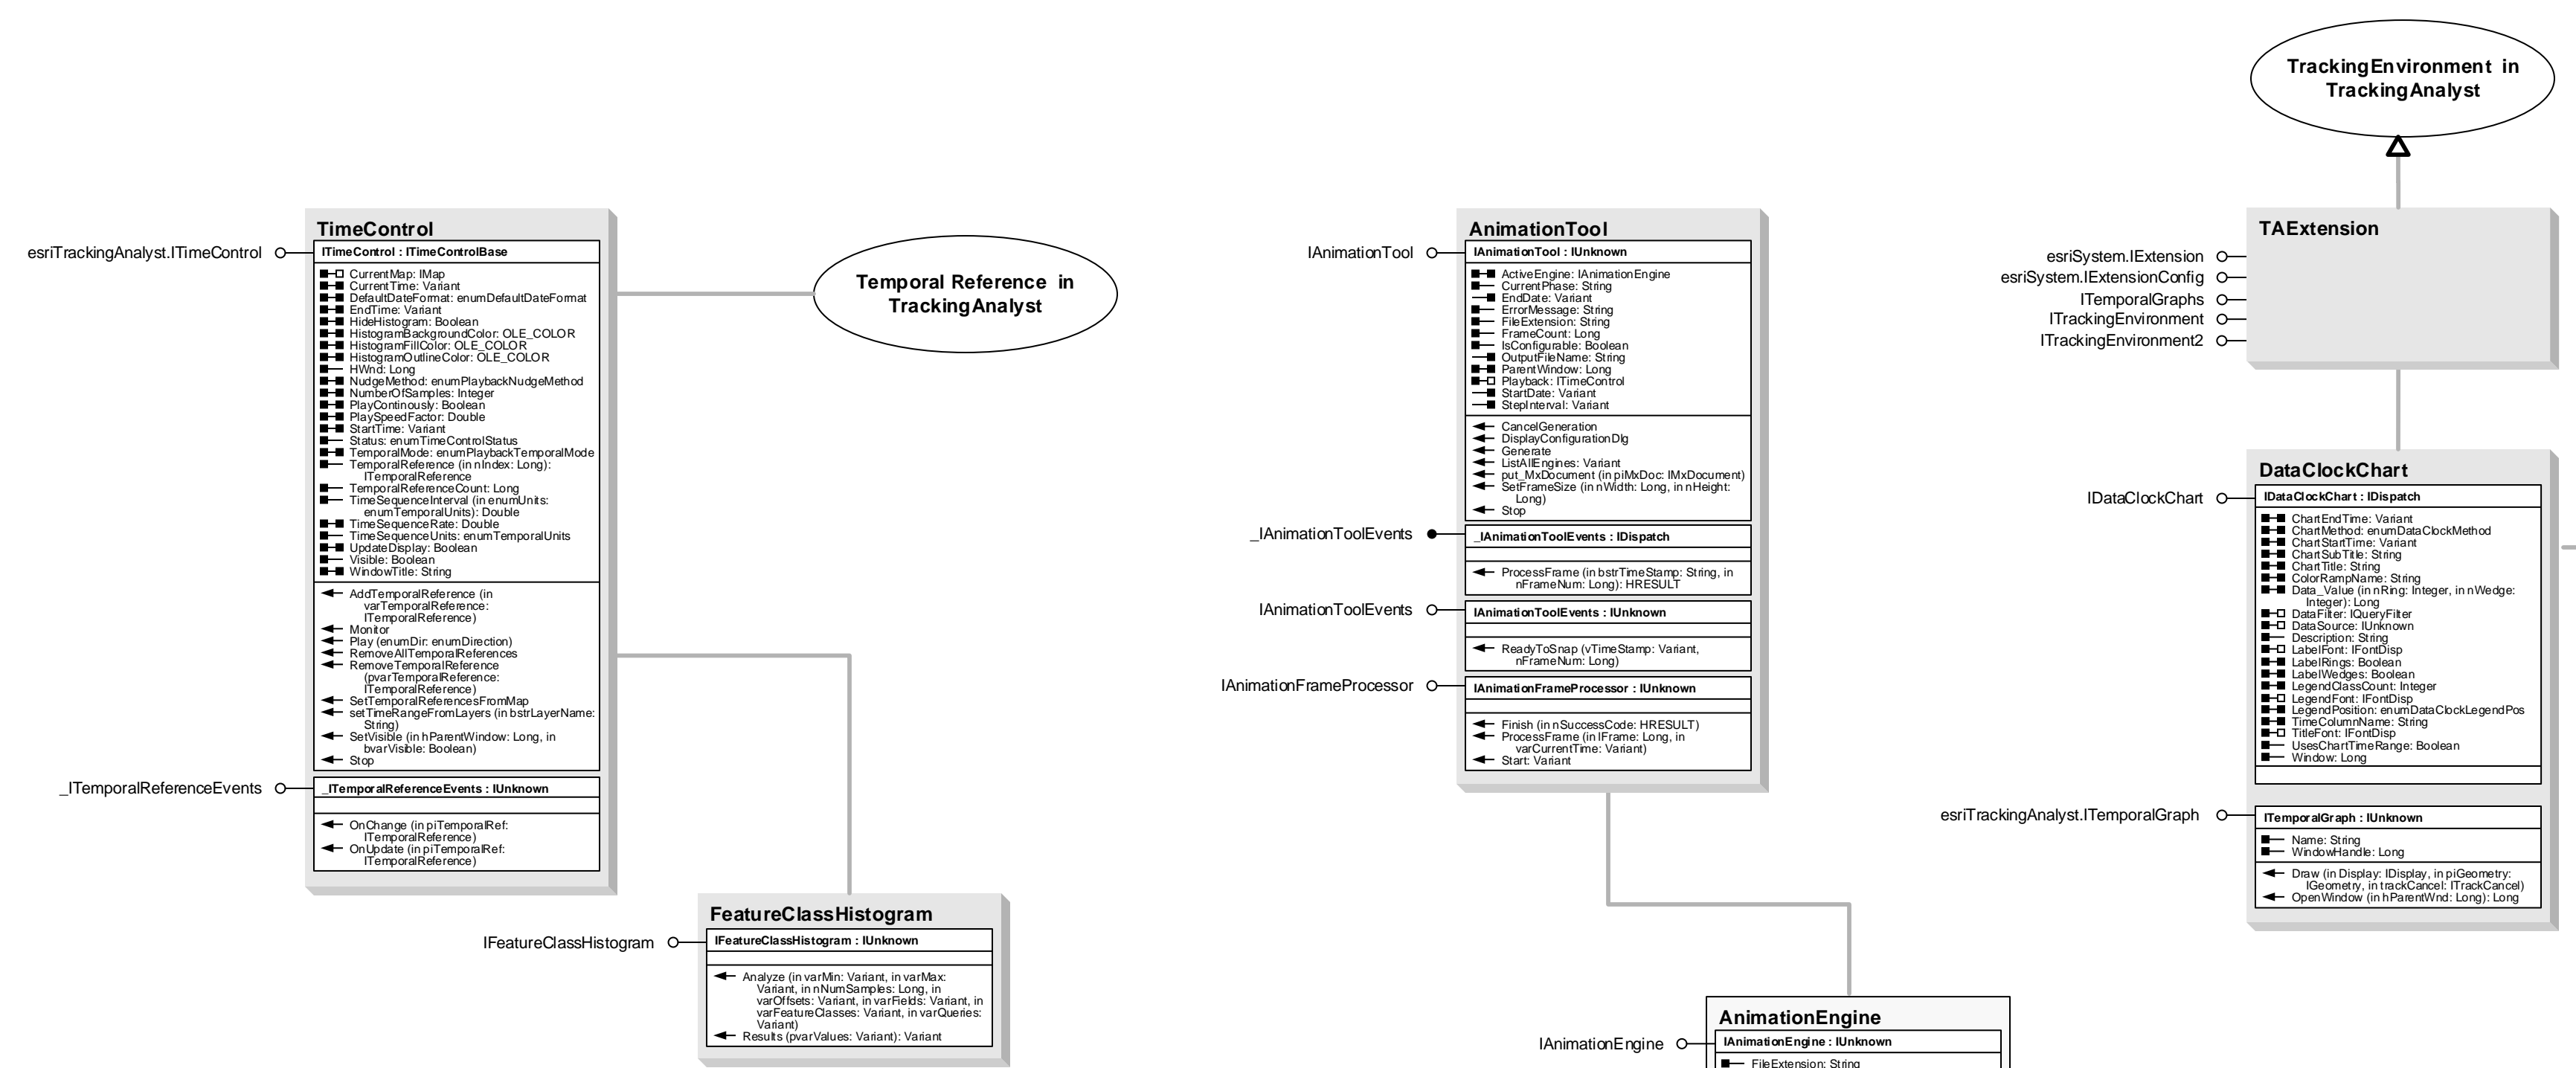

ArcGIS TrackingAnalystUI Object Model

Esri® ArcGIS® 10.5

Temporal Analysis and Utility Objects