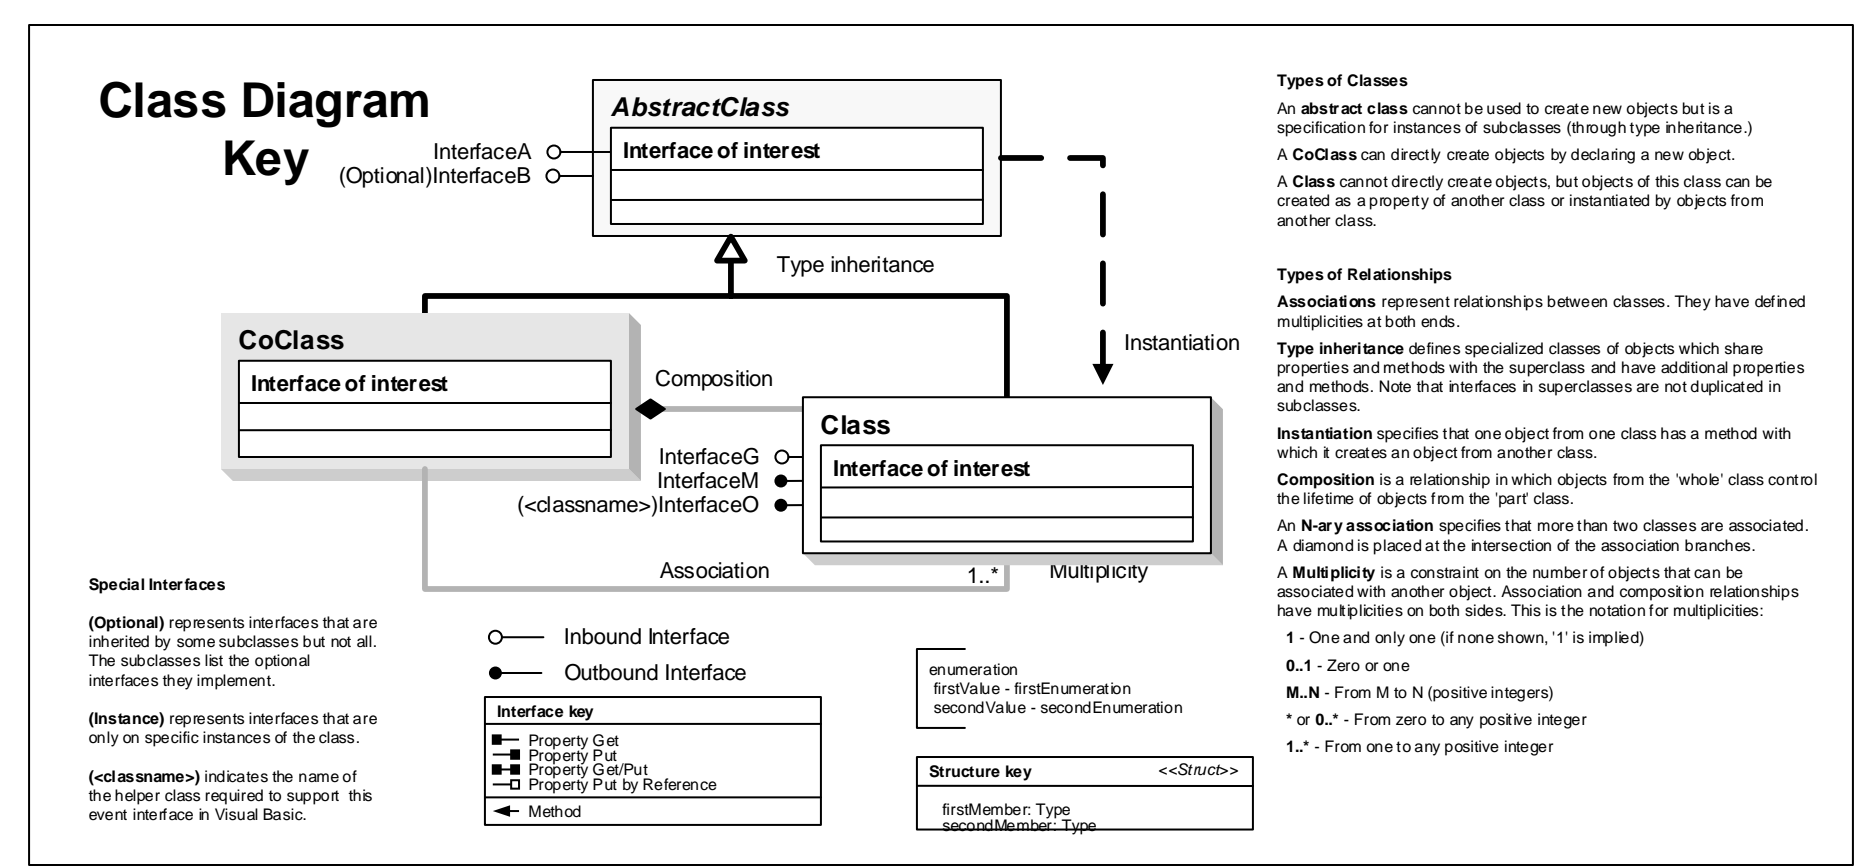

ArcGIS TrackingAnalystUI Object Model

Esri® ArcGIS® 10.5

Temporal Analysis and Utility Objects