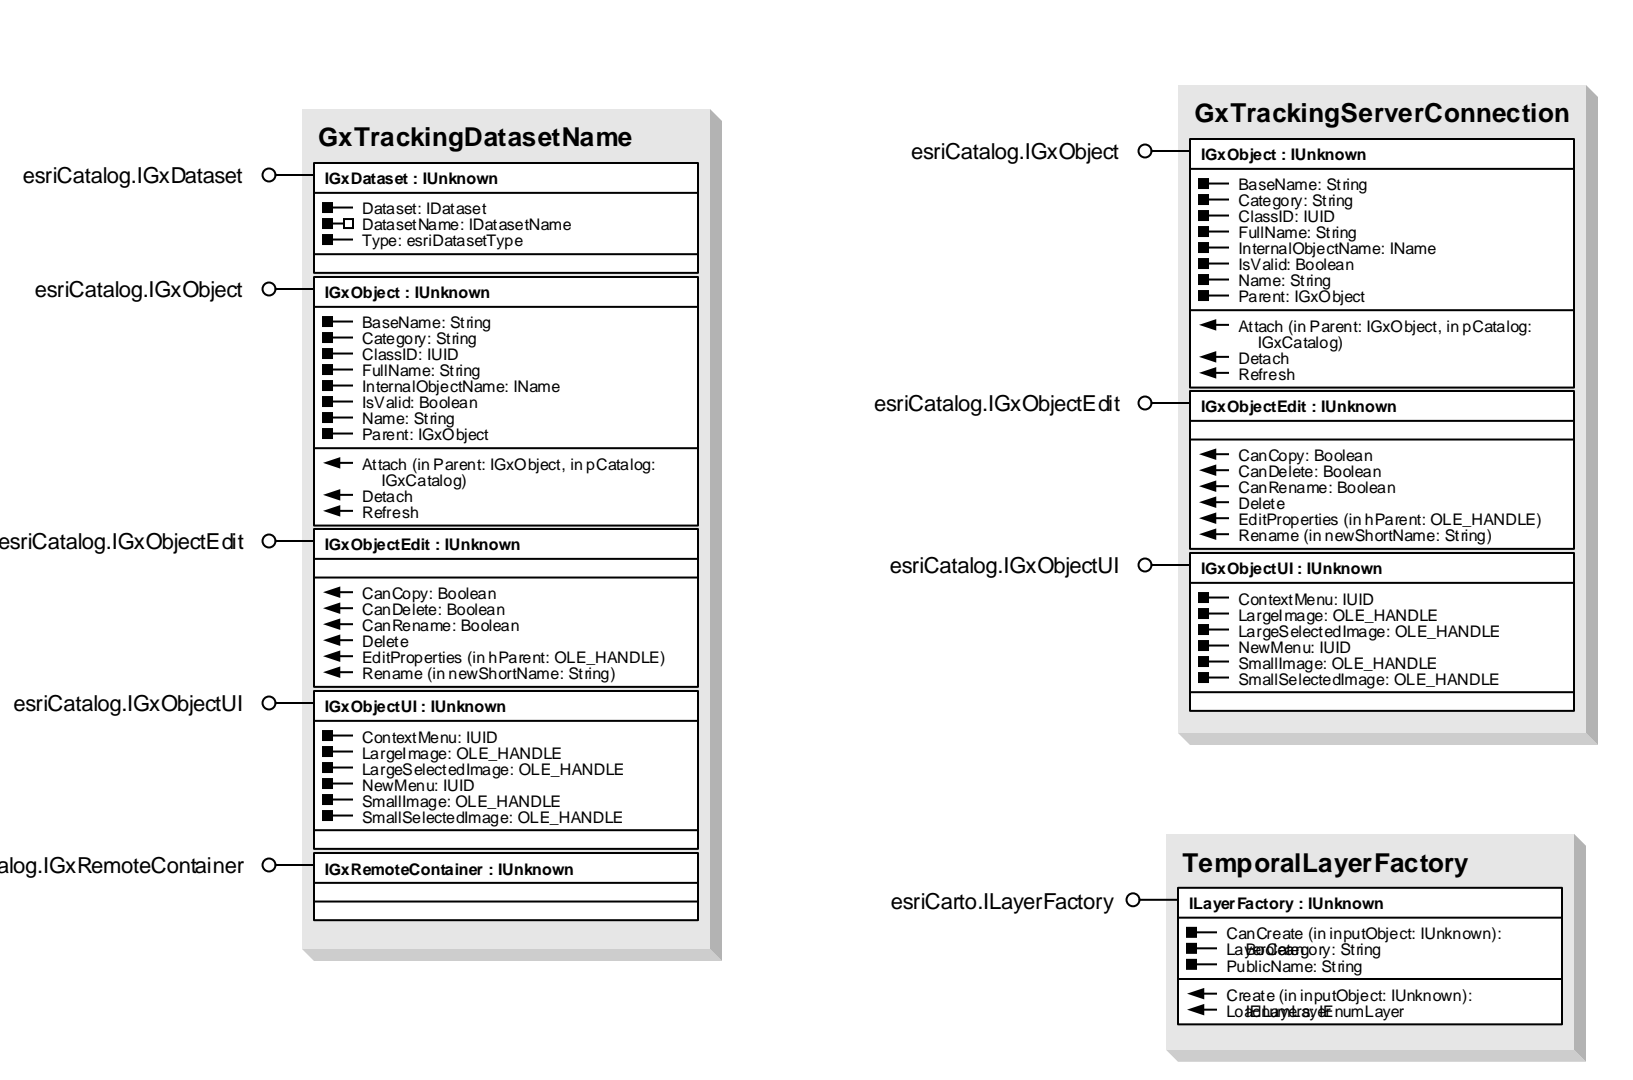

Enumerations

Tracking ArcCatalog Support