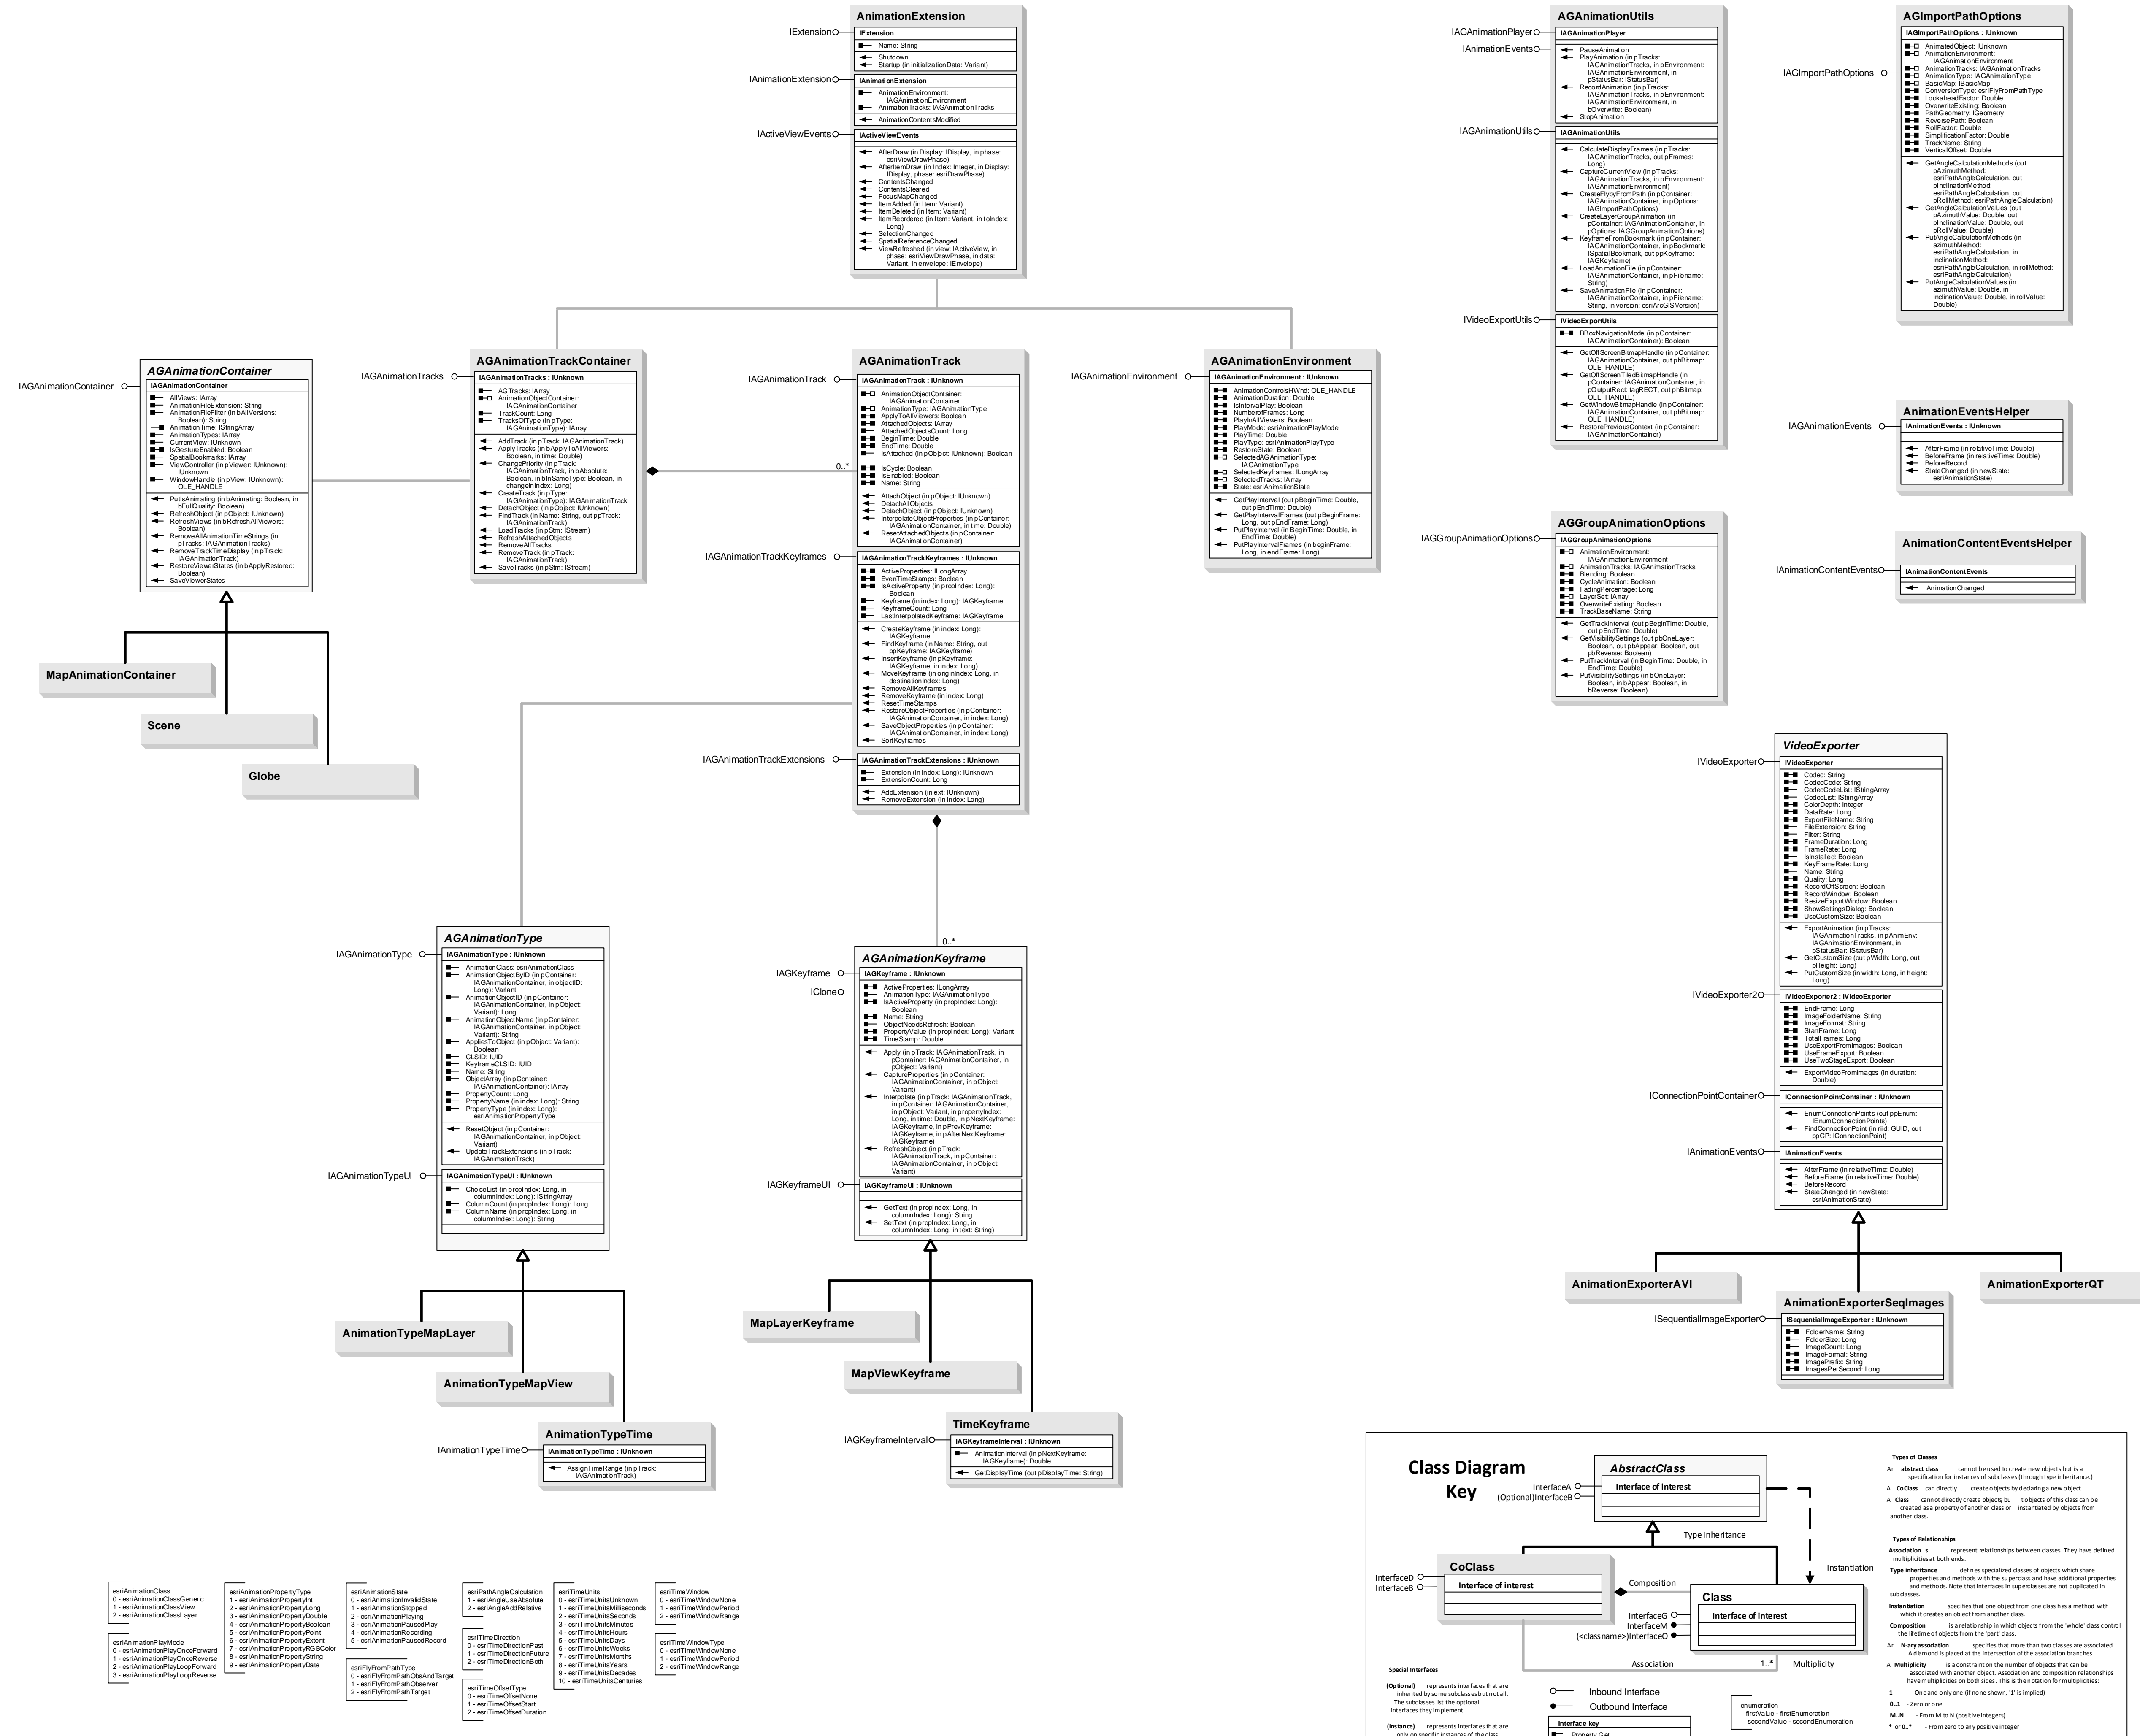

Animation Object Model

Esri ArcGIS 10.6

Note: Refer to 3DAnalyst and GlobeCore object model diagrams for Scene and Globe related animation objects.
3DAnalyst object model: Scene, AnimationTrack, Bookmark3D, LayerKeyframe, SceneKeyframe.
GlobeCore object model: Globe, GlobeLayerKeyframe, GlobeKeyframe.