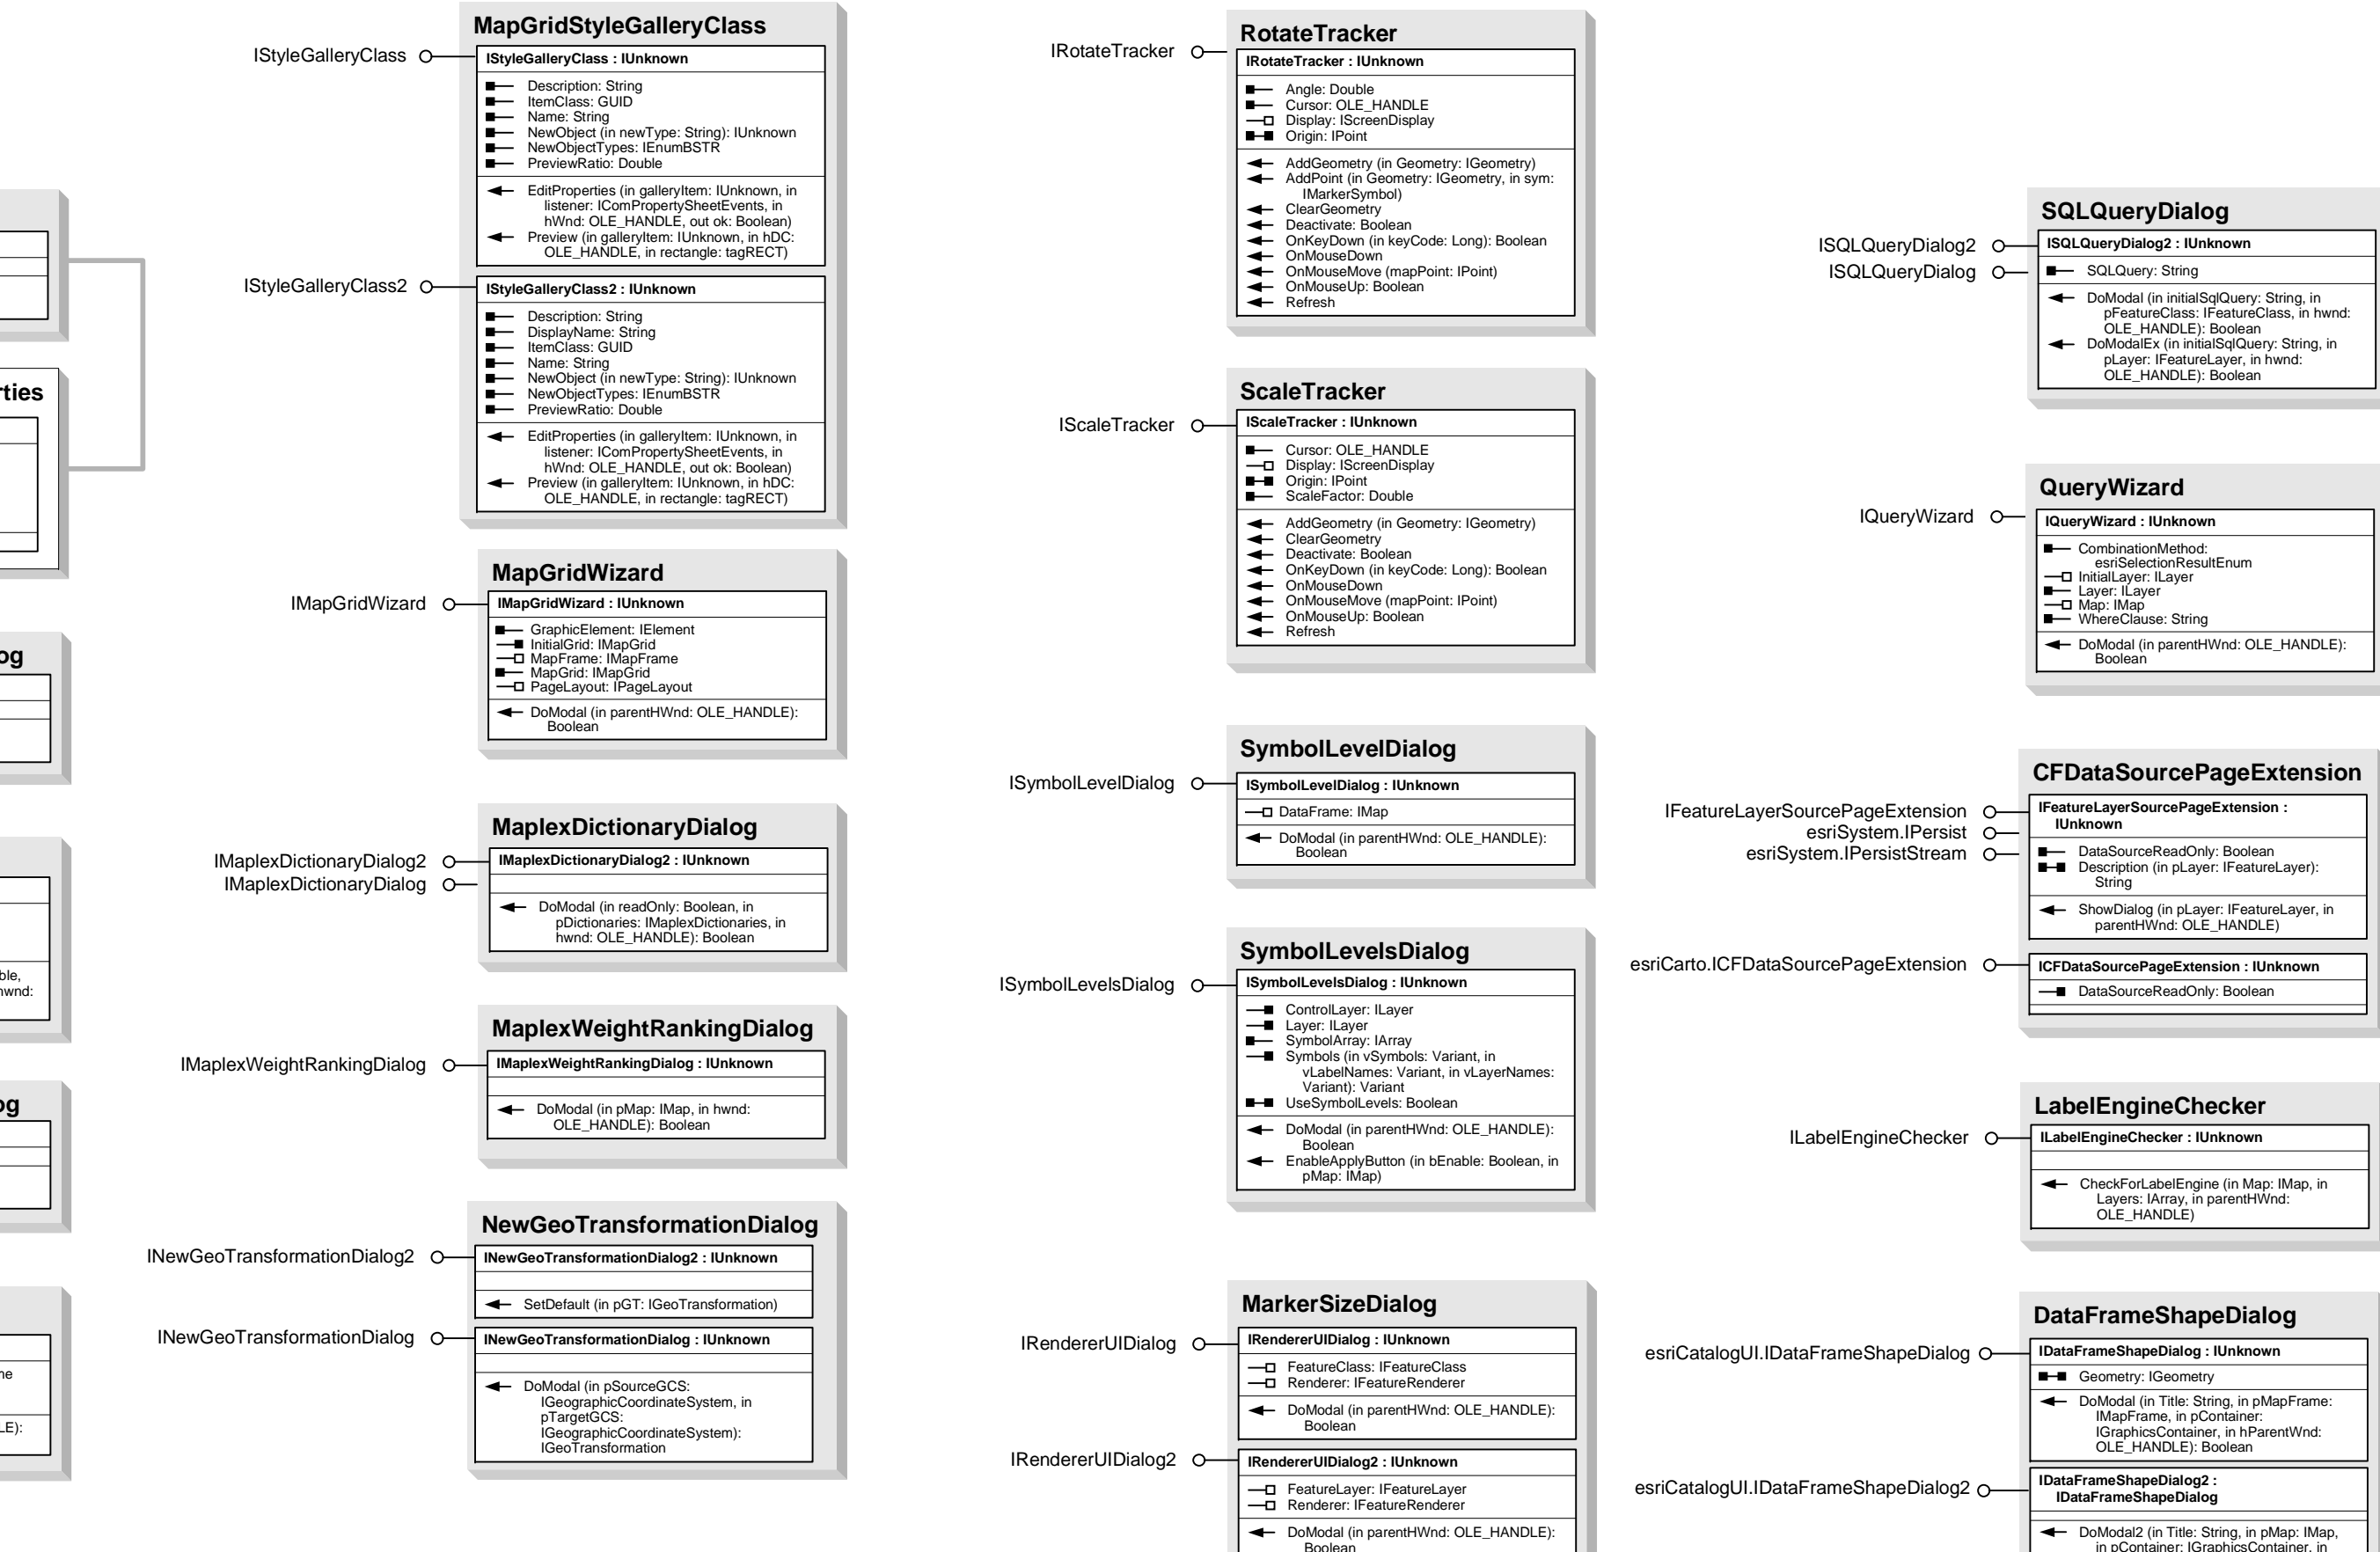

CartoUI Object Model

Esri ArcGIS 10.4

Interfaces