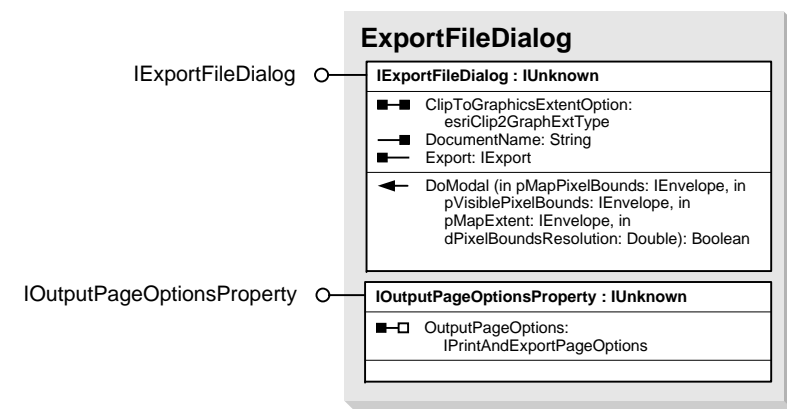

OutputUI Object Model

Esri® ArcGIS® 10.4

Copyright © 1999-2016 Esri. All rights reserved. Esri, ArcGIS, ArcObjects, and ArcScene are trademarks, registered trademarks, or service marks of Esri in the United States, the European Community, or certain other jurisdictions.