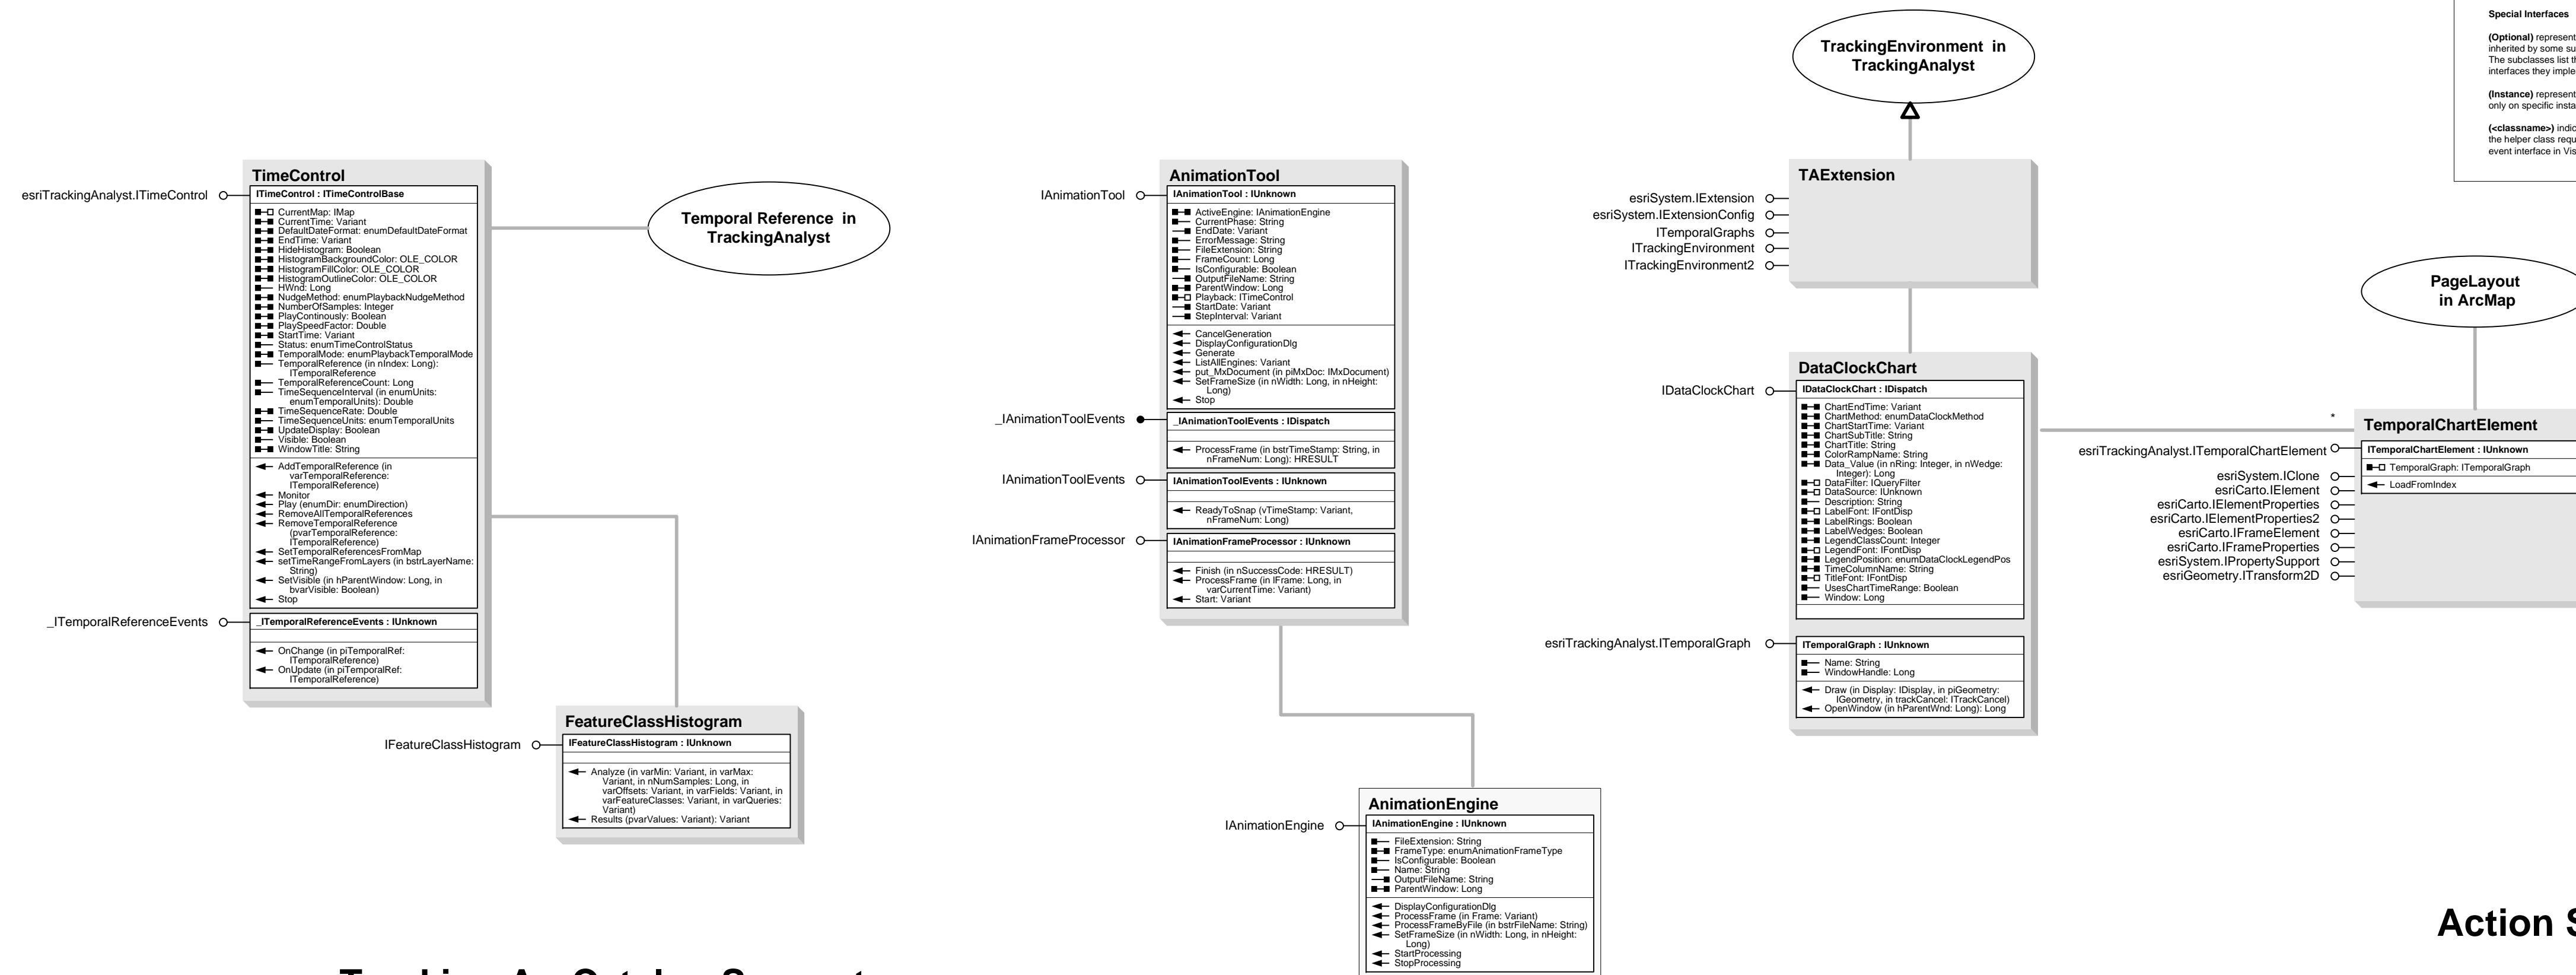

ArcGIS TrackingAnalystUI Object Model

Esri® ArcGIS® 10.4

Temporal Analysis and Utility Objects