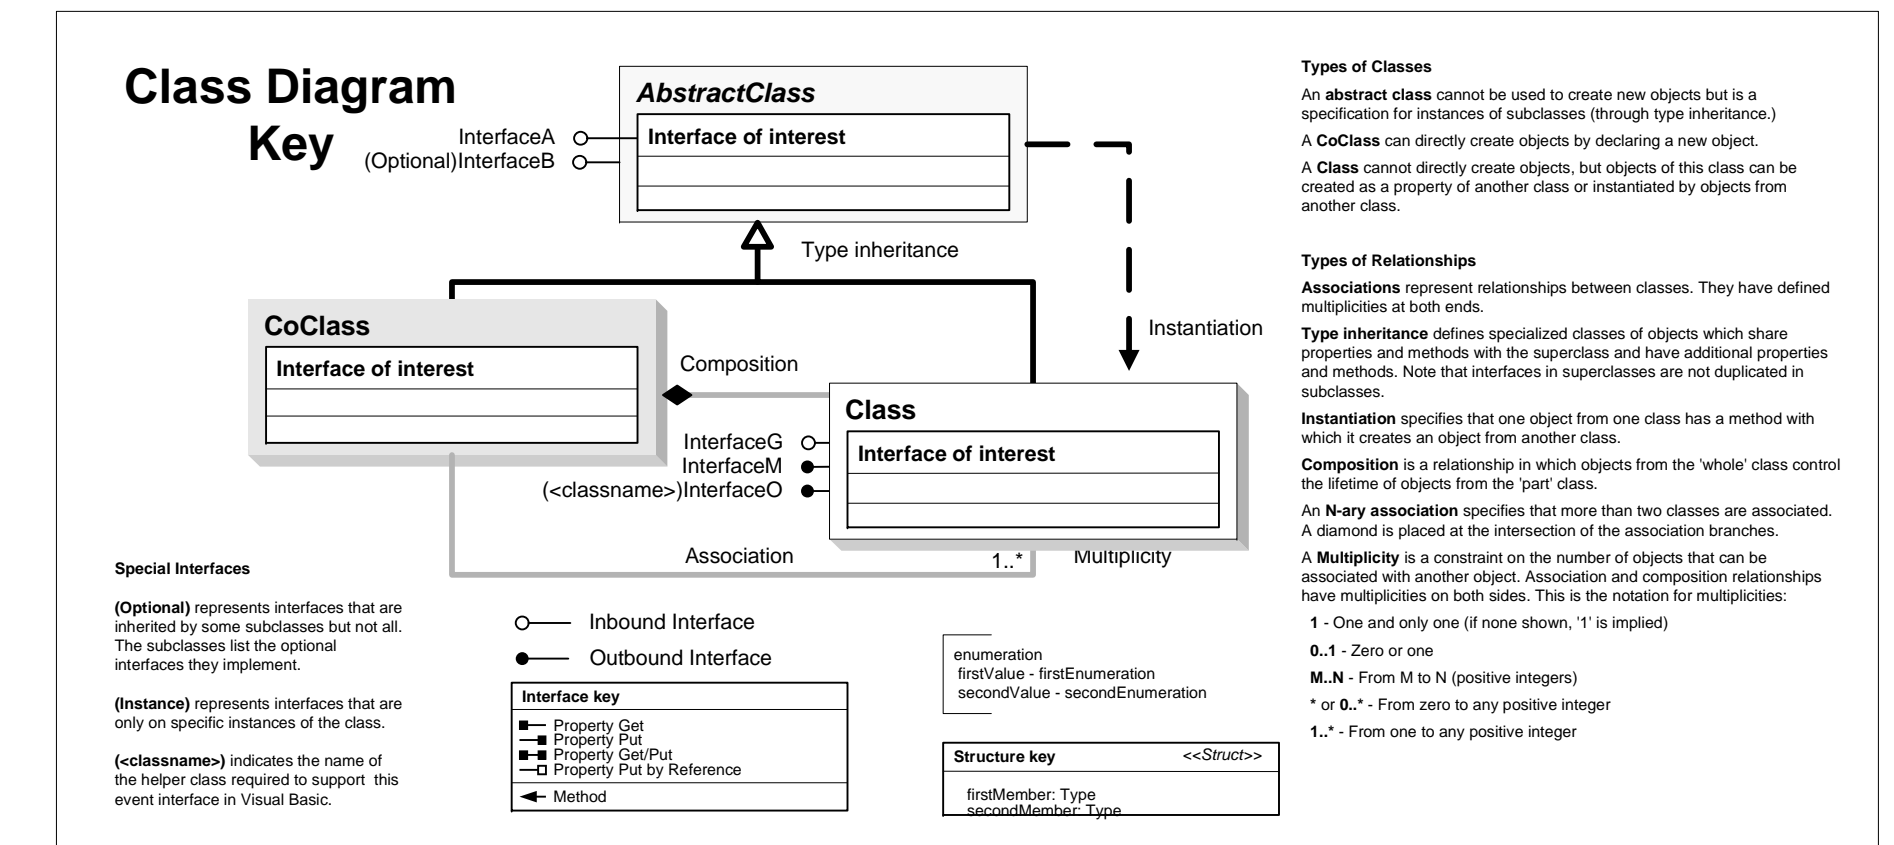

ArcGIS TrackingAnalystUI Object Model

Esri® ArcGIS® 10.4

Temporal Analysis and Utility Objects