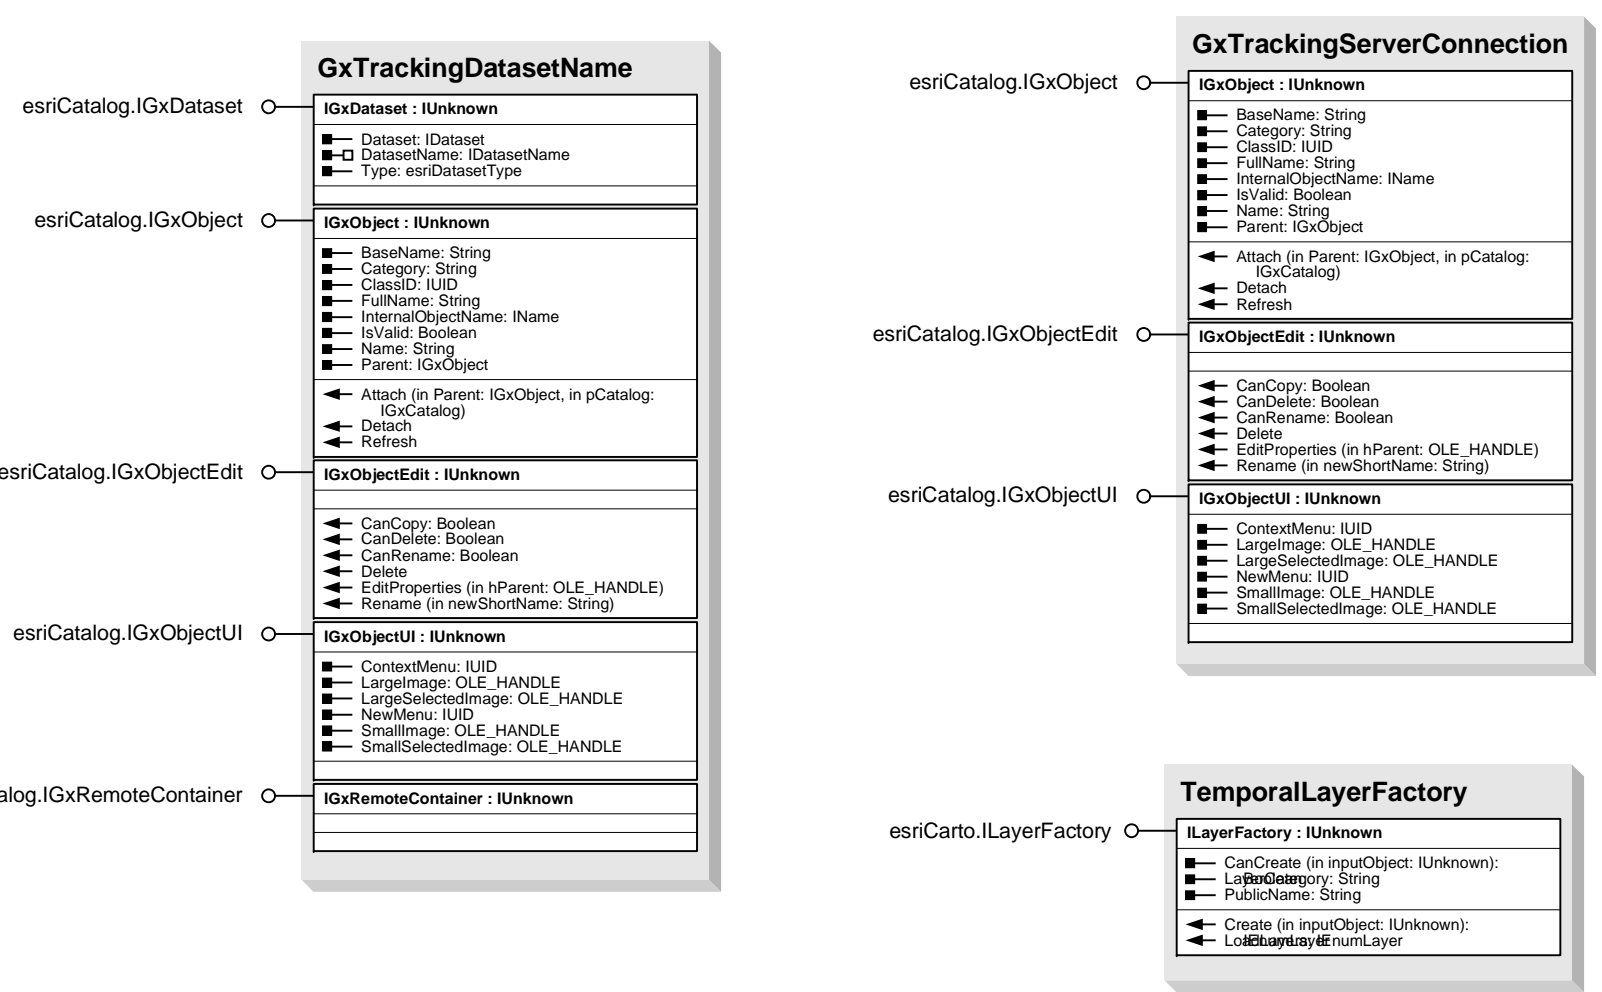

Enumerations

Tracking ArcCatalog Support