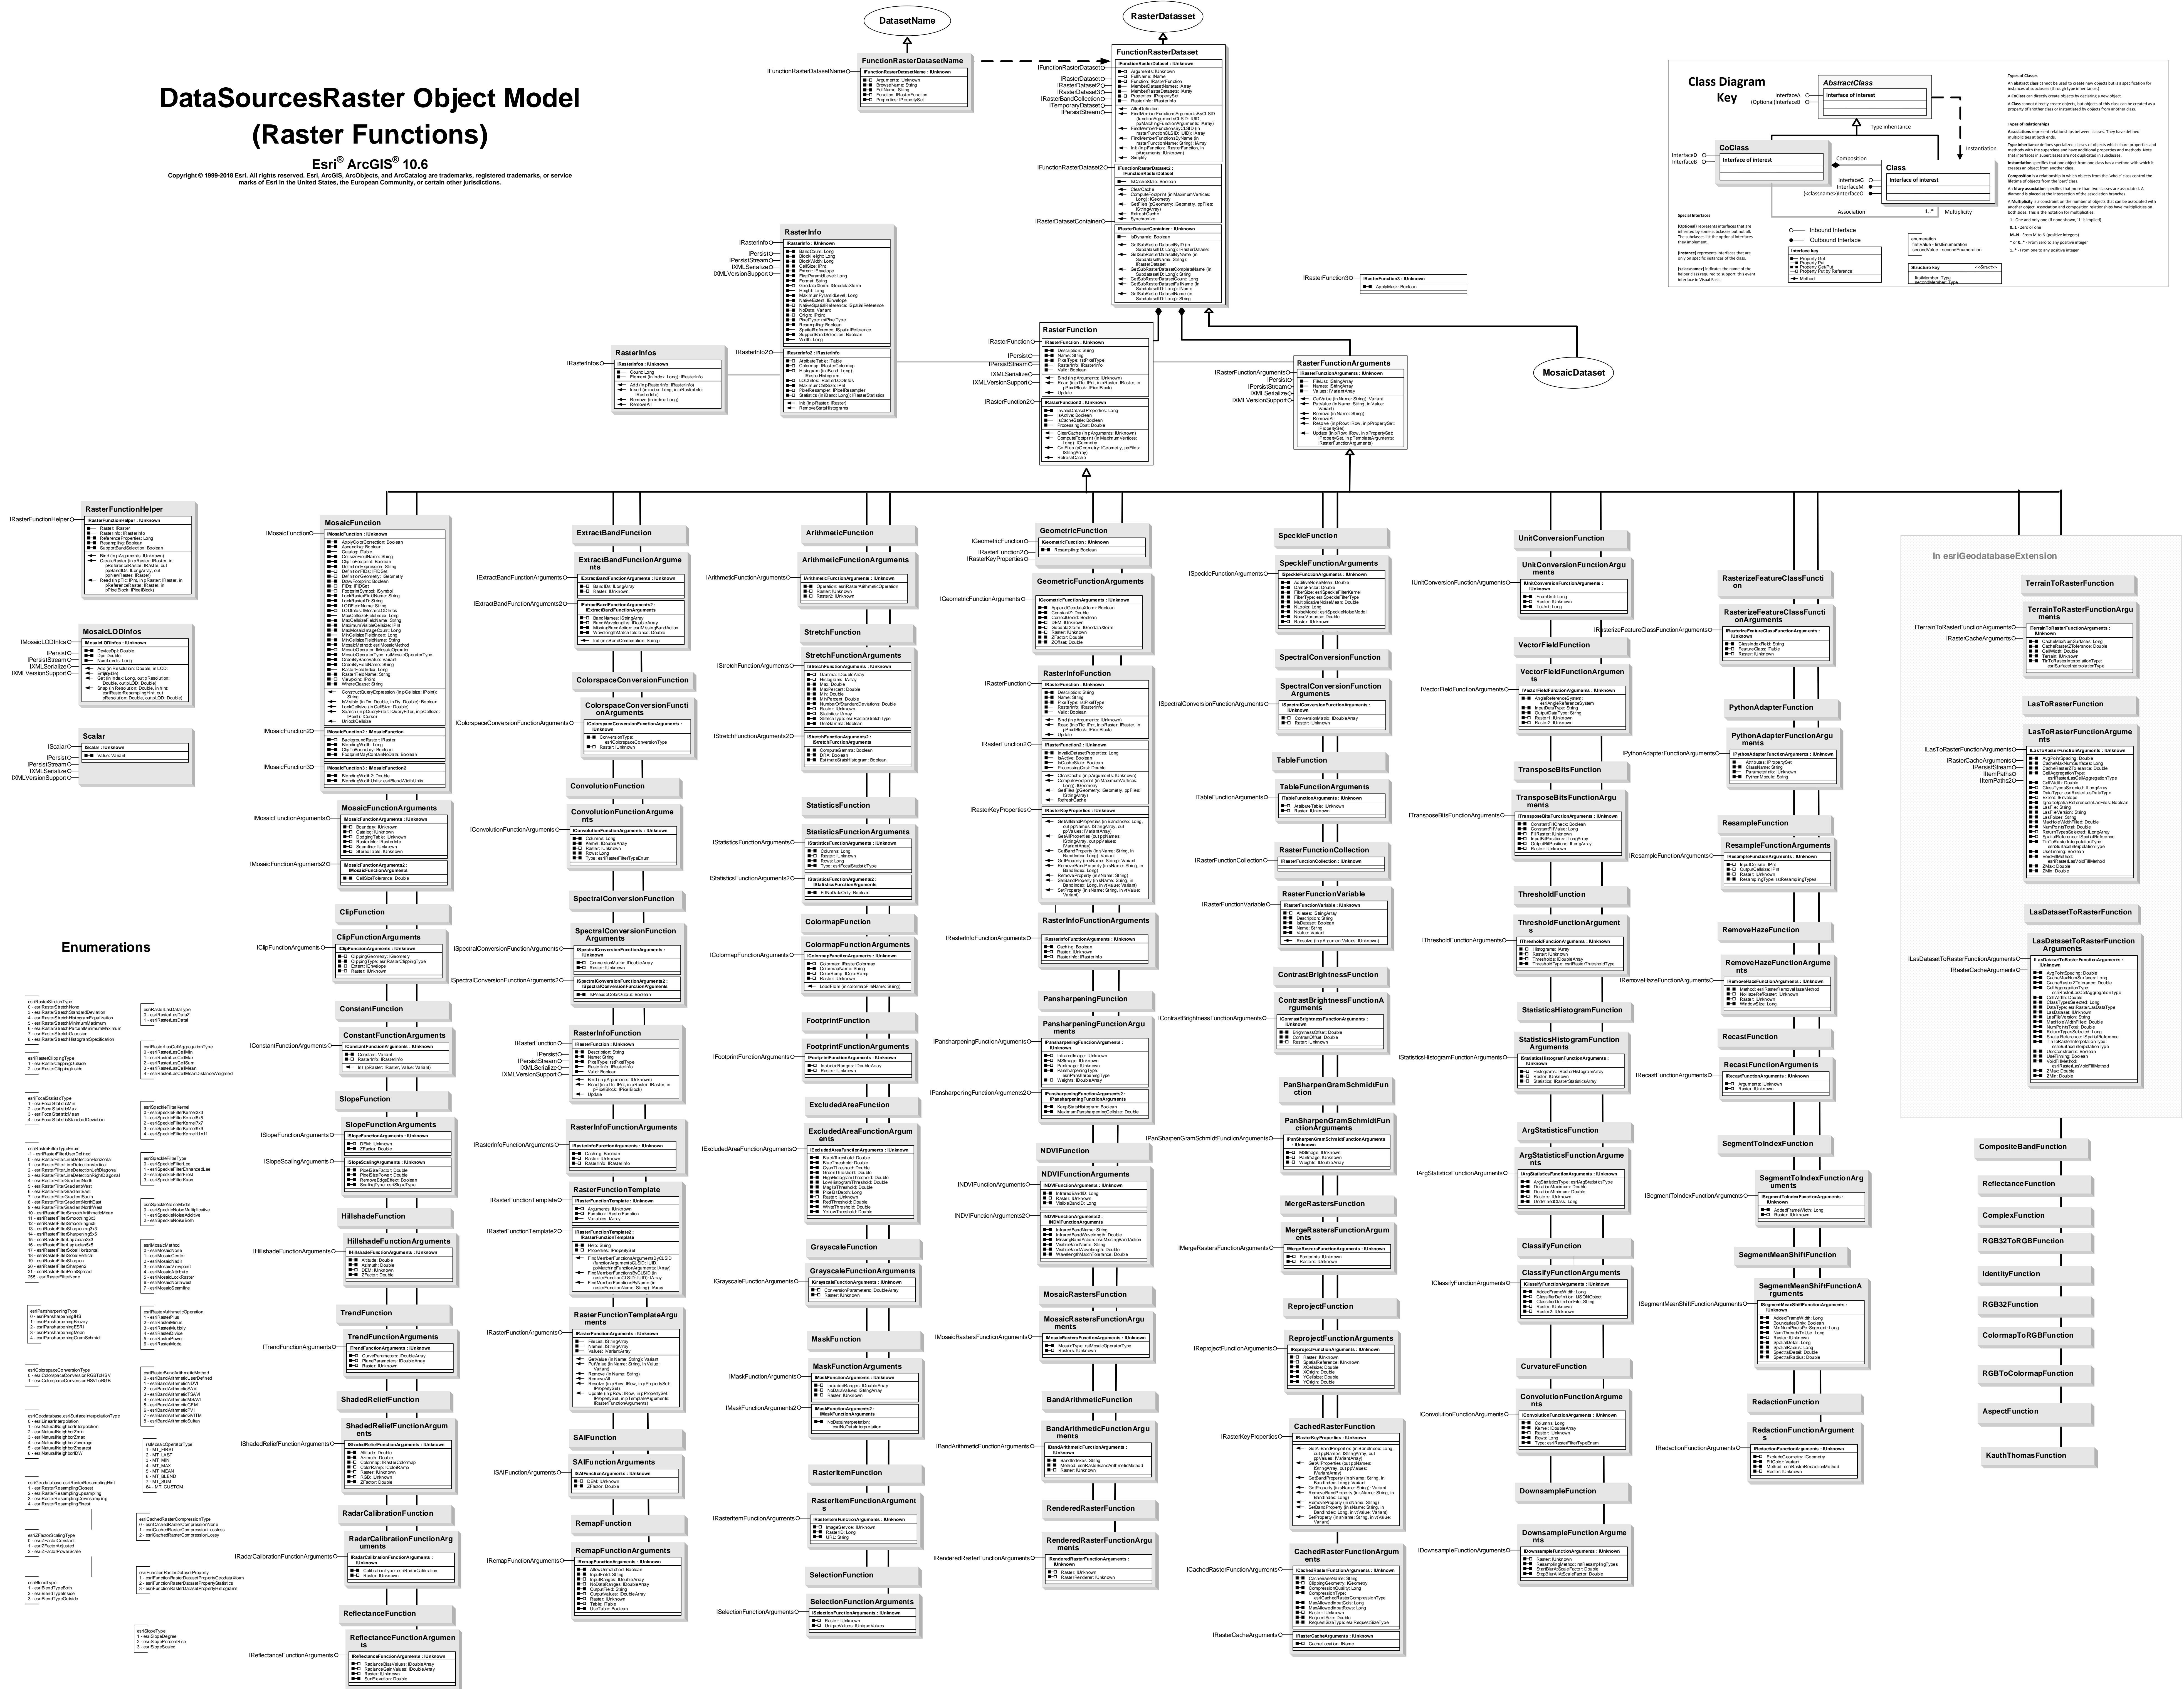

DataSourcesRaster Object Model (Raster Functions)

Esri® ArcGIS® 10.6