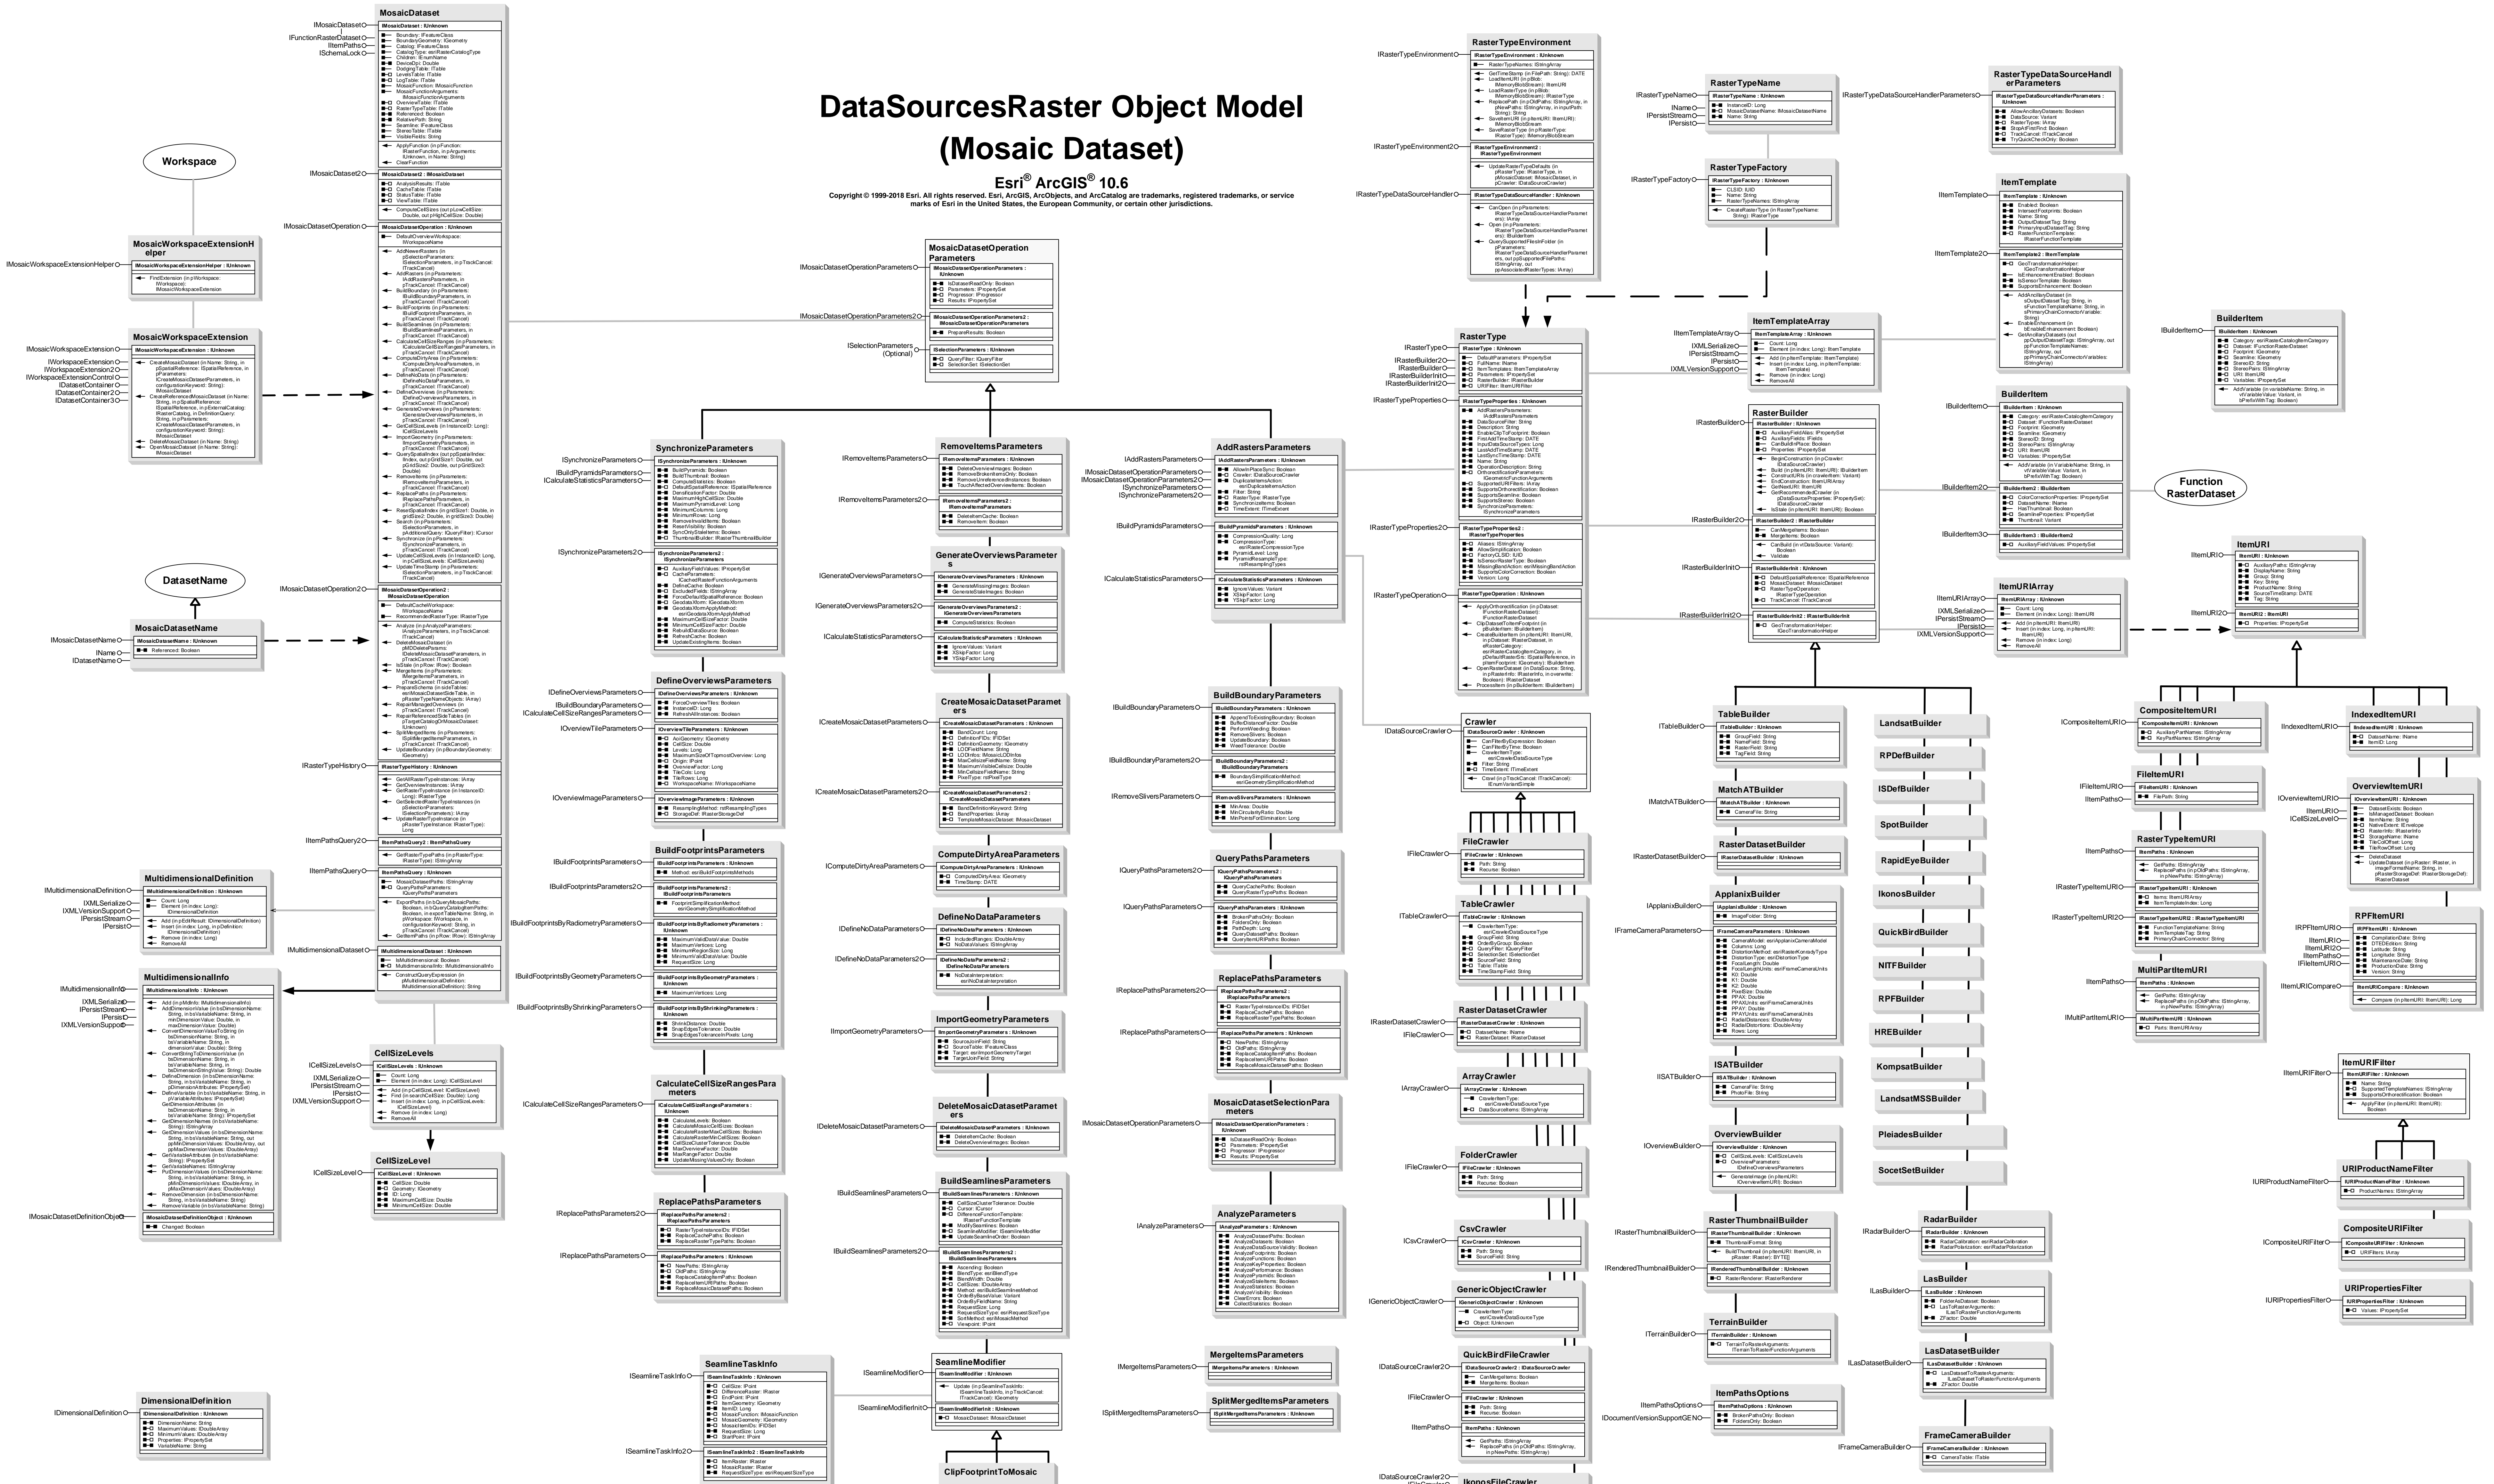

DataSourcesRaster Object Model (Mosaic Dataset)