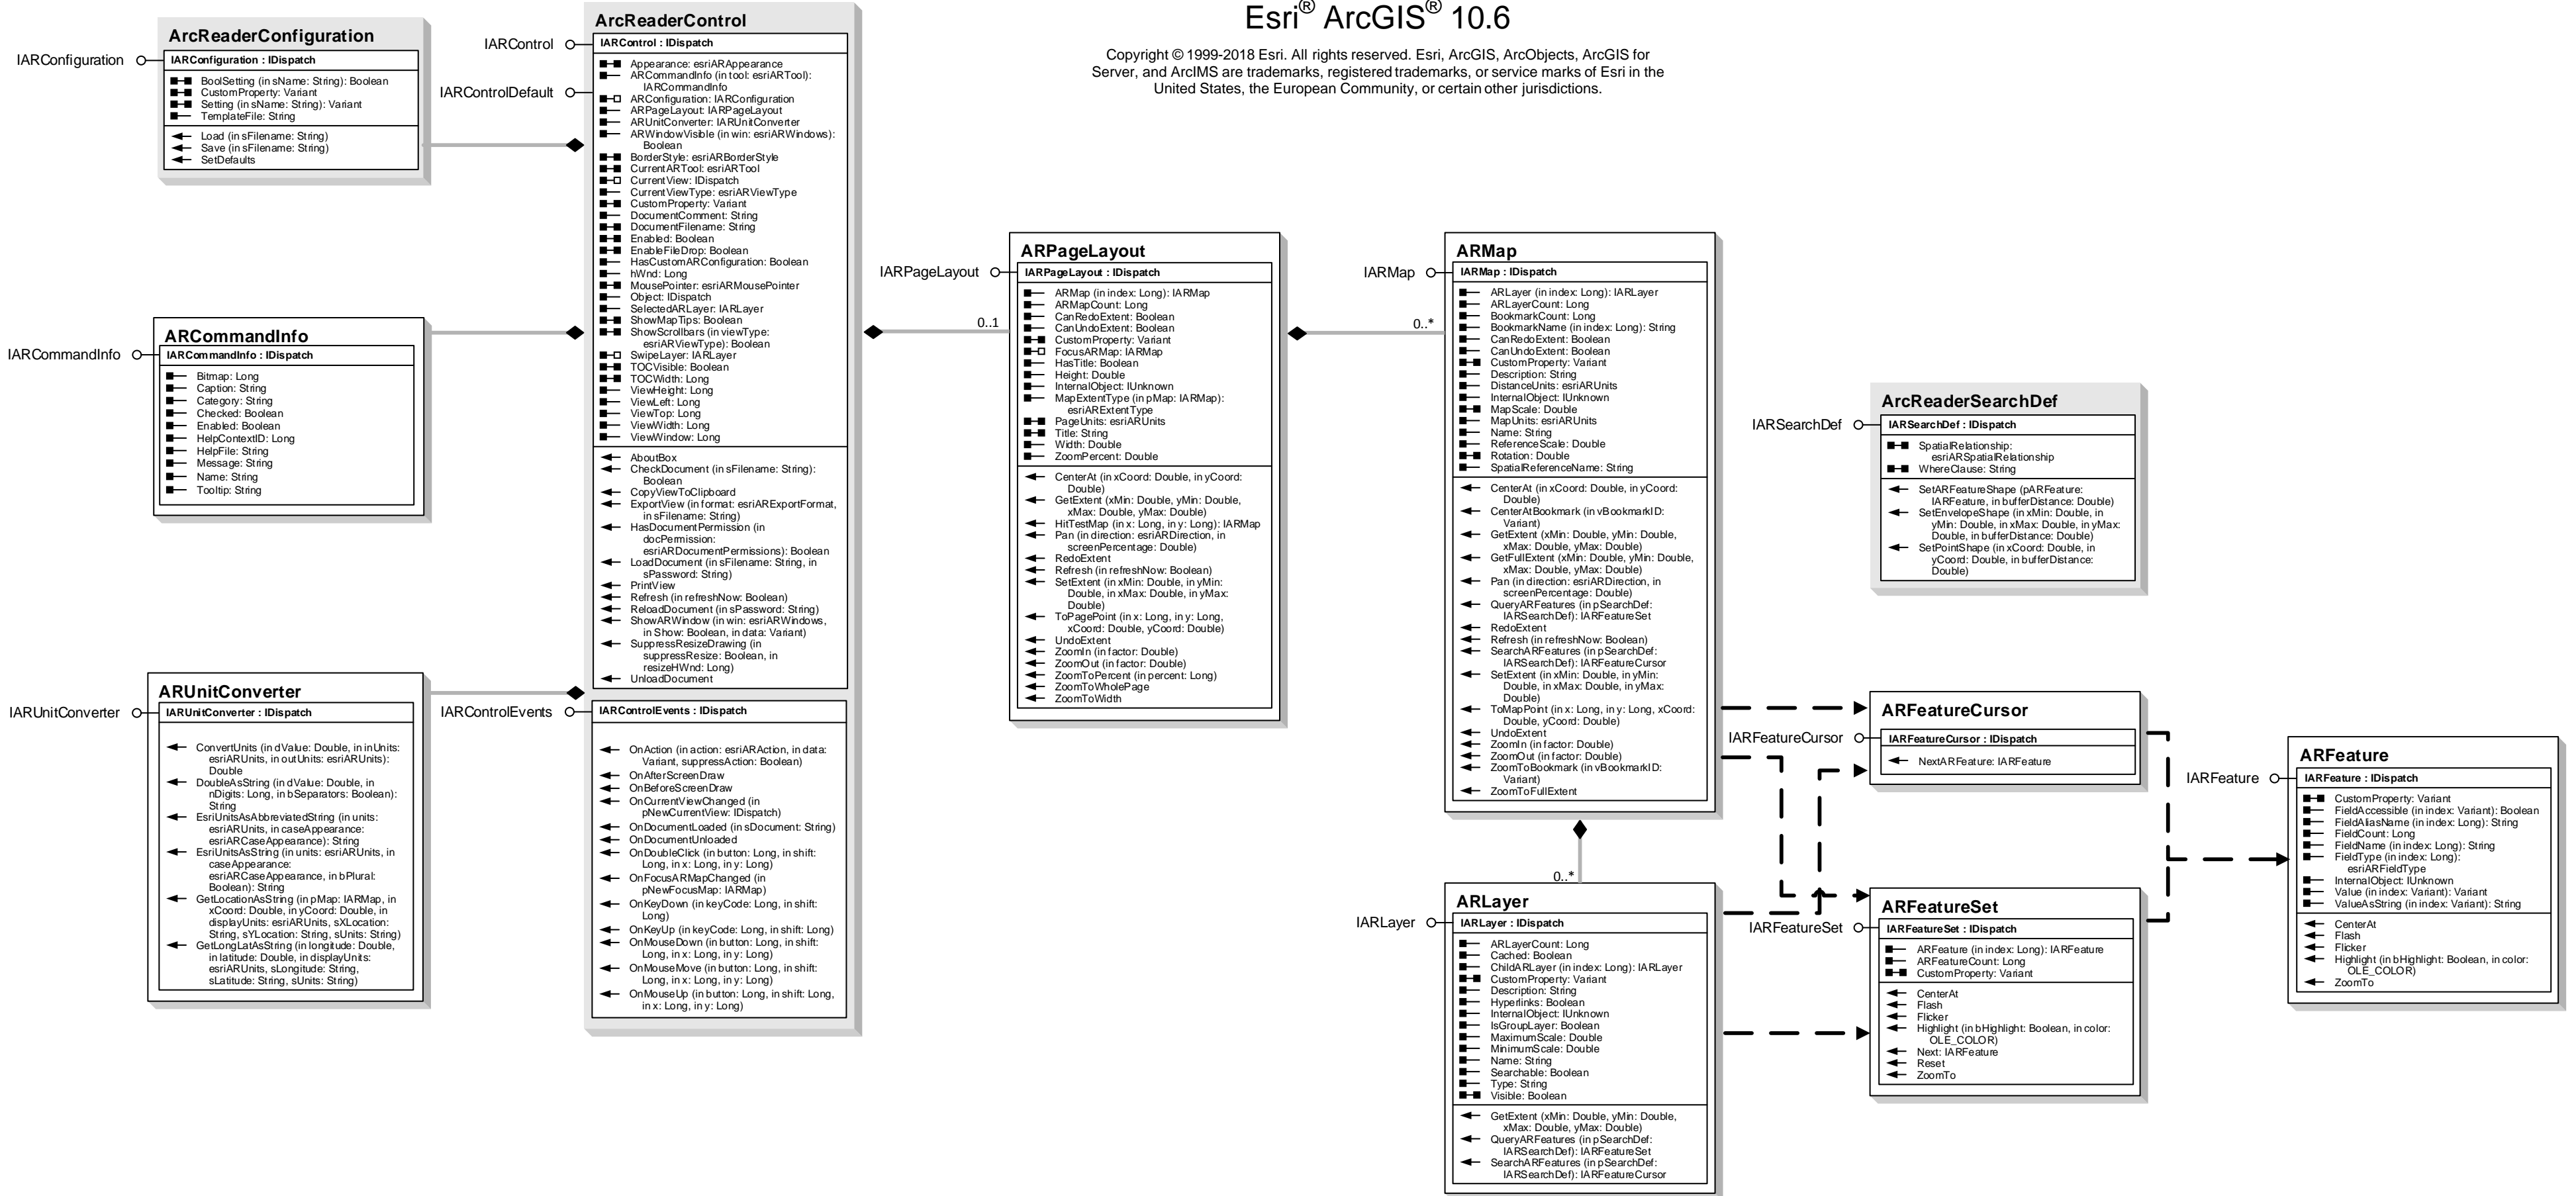

PublisherControls Object Model

Esri® ArcGIS® 10.6

Copyright © 1999-2018 Esri. All rights reserved. Esri, ArcGIS, ArcObjects, ArcGIS for Server, and ArcIMS are trademarks, registered trademarks, or service marks of Esri in the United States, the European Community, or certain other jurisdictions.