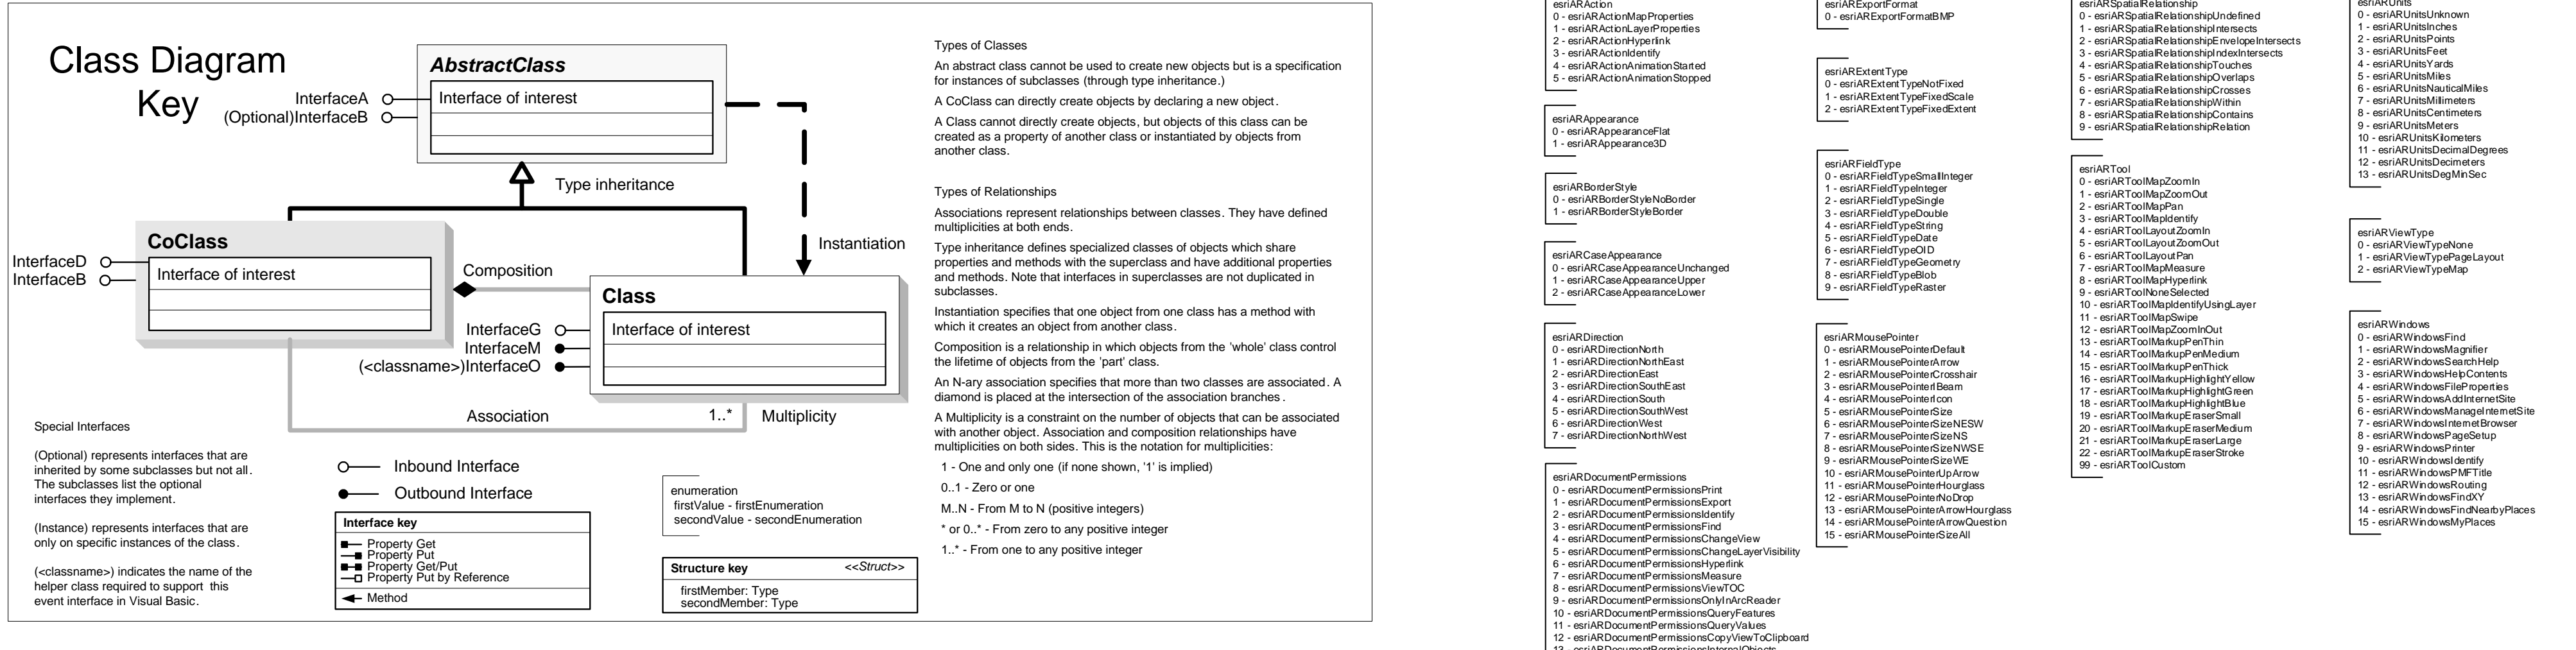

PublisherControls Object Model

Esri® ArcGIS® 10.6

Copyright © 1999-2018 Esri. All rights reserved. Esri, ArcGIS, ArcObjects, ArcGIS for Server, and ArcIMS are trademarks, registered trademarks, or service marks of Esri in the United States, the European Community, or certain other jurisdictions.