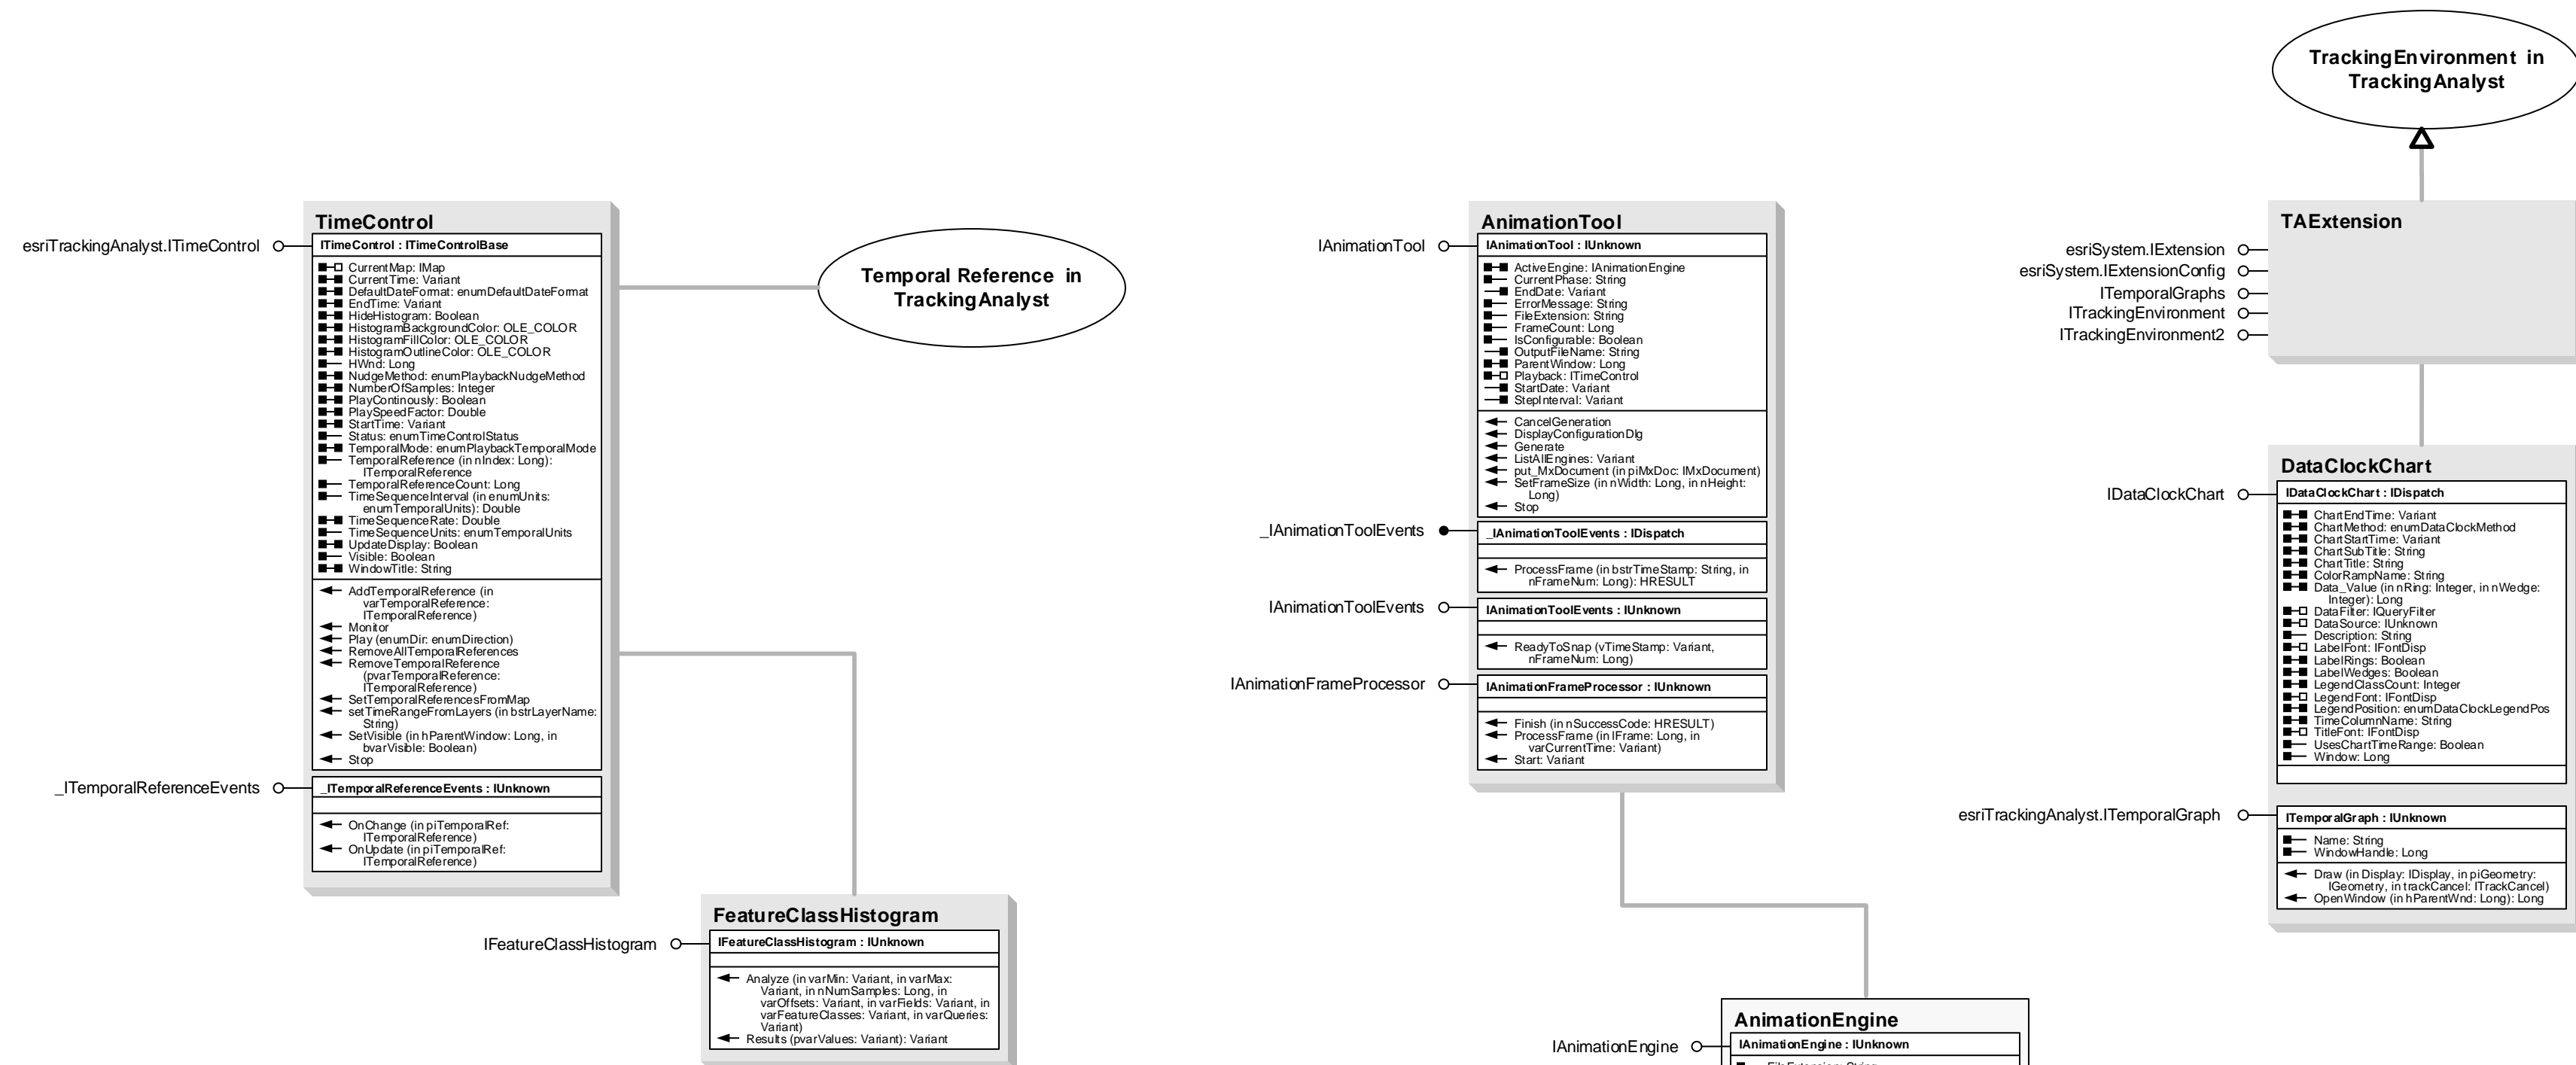

ArcGIS TrackingAnalystUI Object Model

Esri® ArcGIS® 10.6

Temporal Analysis and Utility Objects