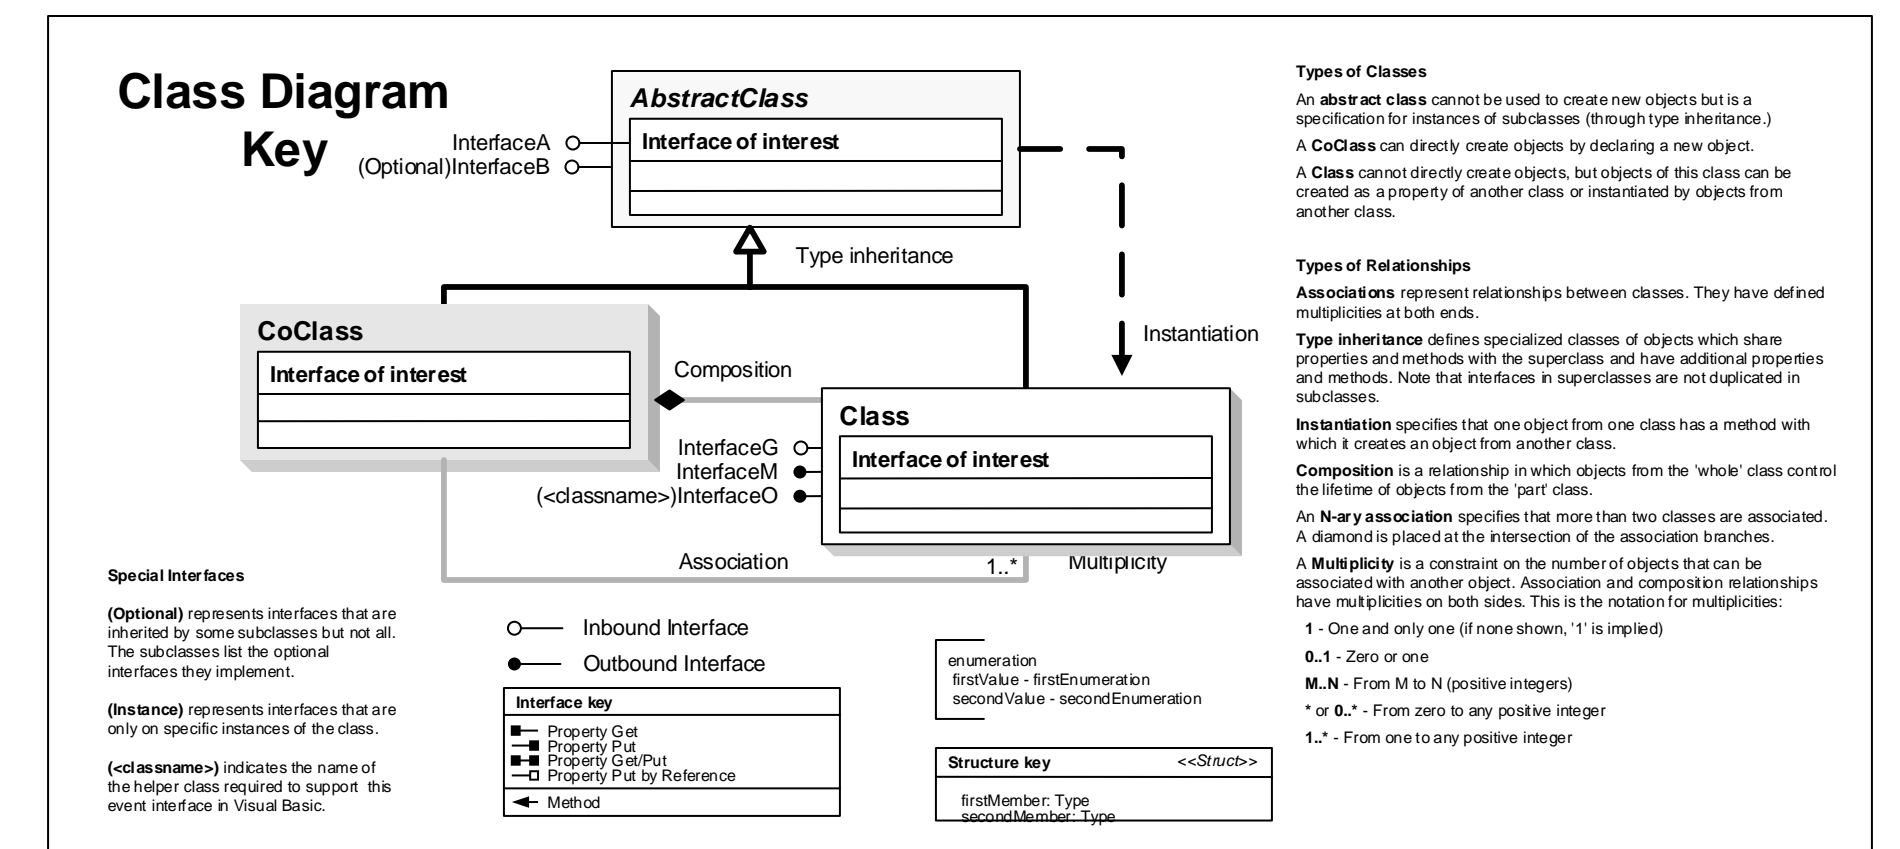

ArcGIS TrackingAnalystUI Object Model

Esri® ArcGIS® 10.6

Temporal Analysis and Utility Objects