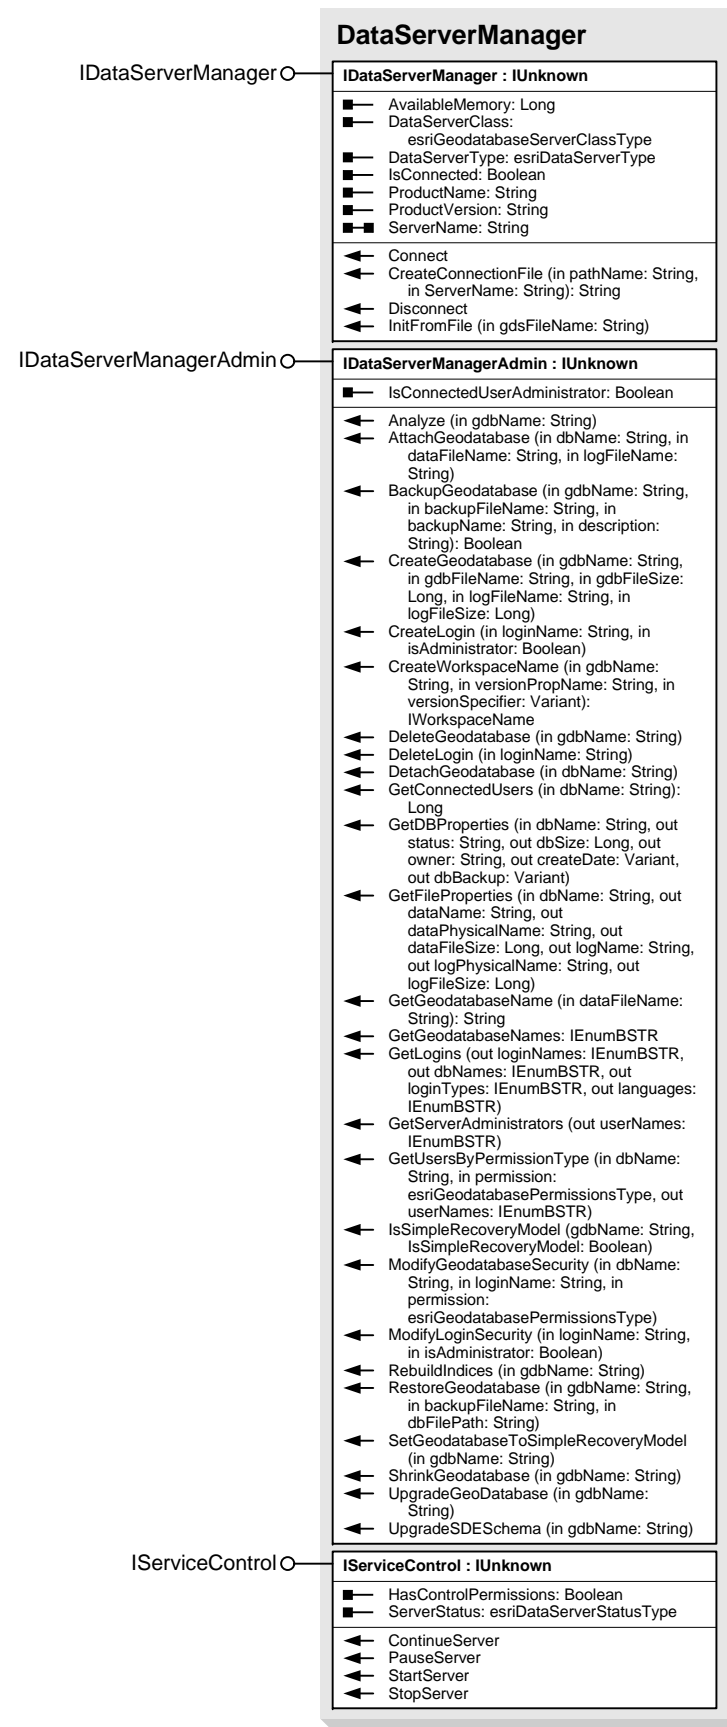

DataSourcesGDB Object Model

Esri® ArcGIS® 10.3.1

Copyright © 1999-2015 Esri. All rights reserved. Esri, ArcGIS, ArcObjects, and ArcMap are trademarks, registered trademarks, or service marks of Esri in the United States, the European Community, or certain other jurisdictions.