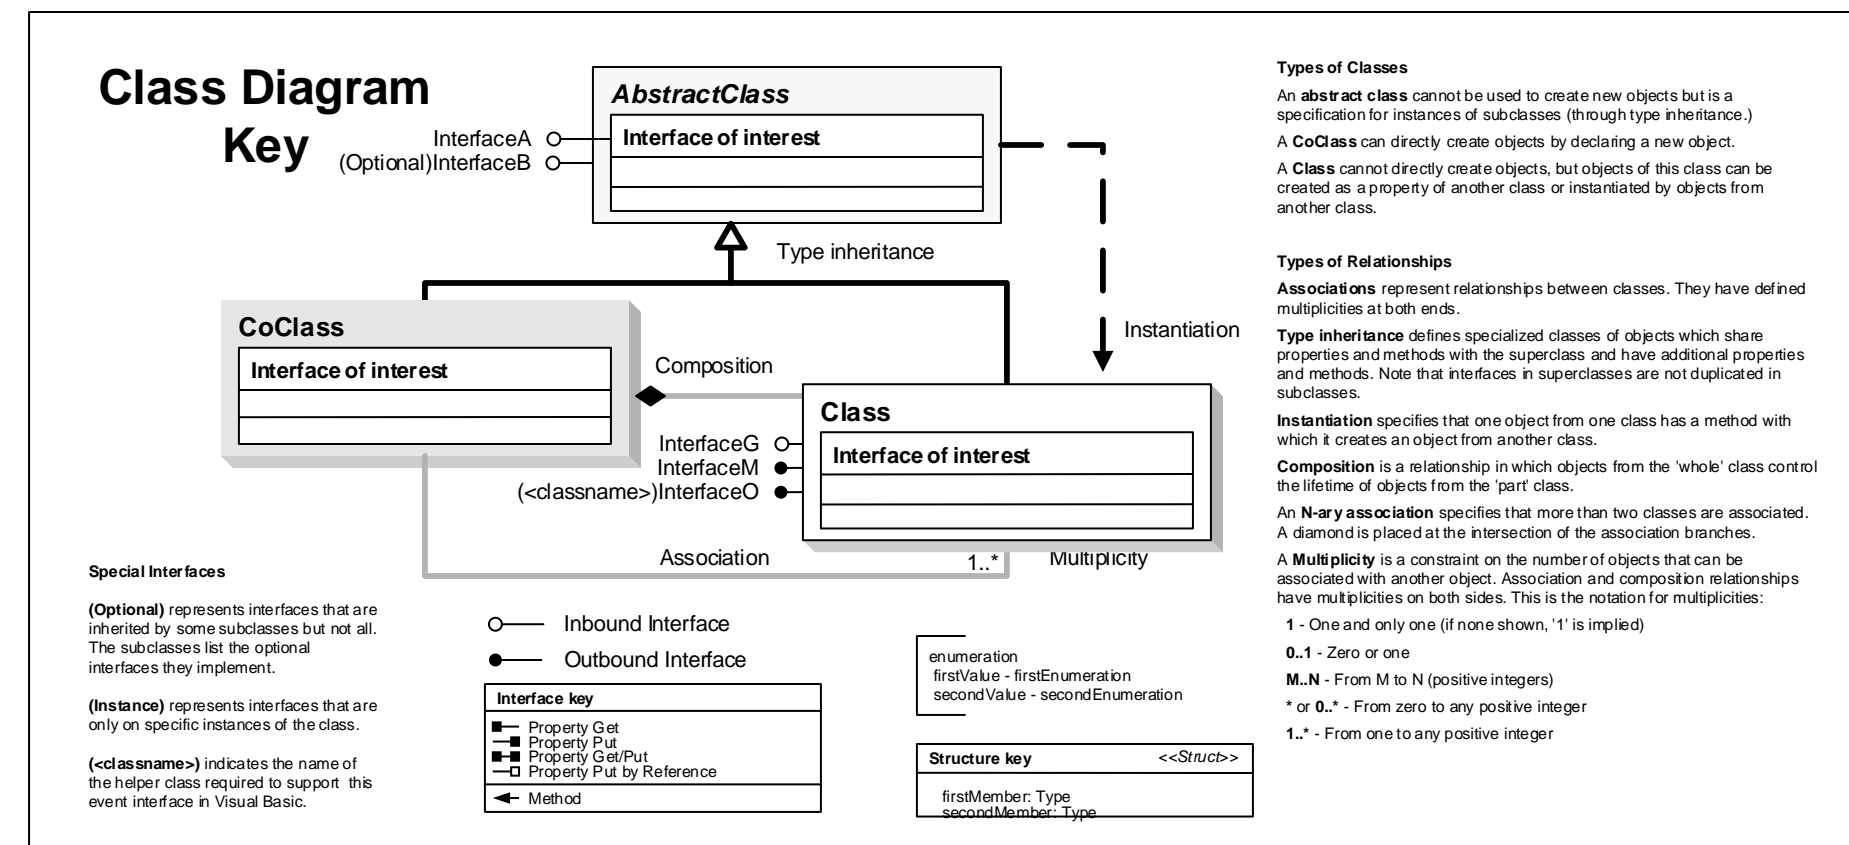

ArcGIS TrackingAnalystUI Object Model

Esri® ArcGIS® 10.8

Temporal Analysis and Utility Objects