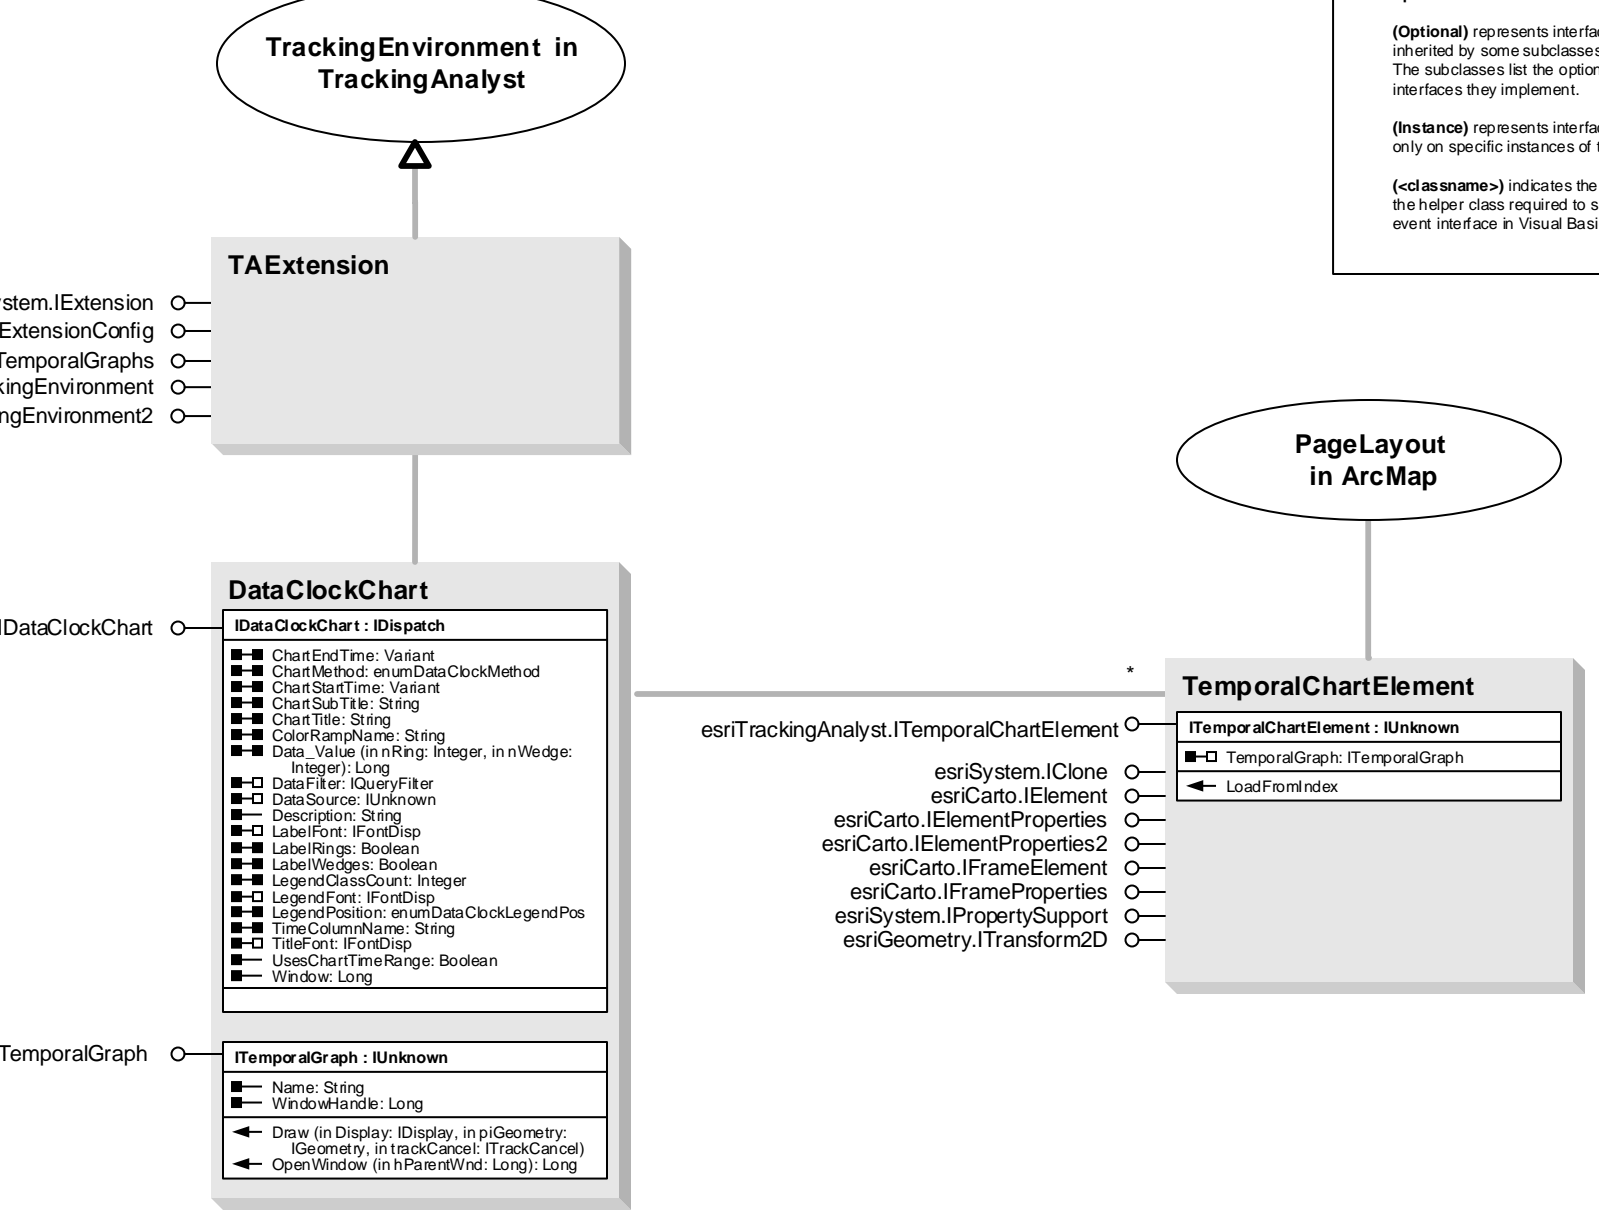

ArcGIS TrackingAnalystUI Object Model

Esri® ArcGIS® 10.8

Temporal Analysis and Utility Objects