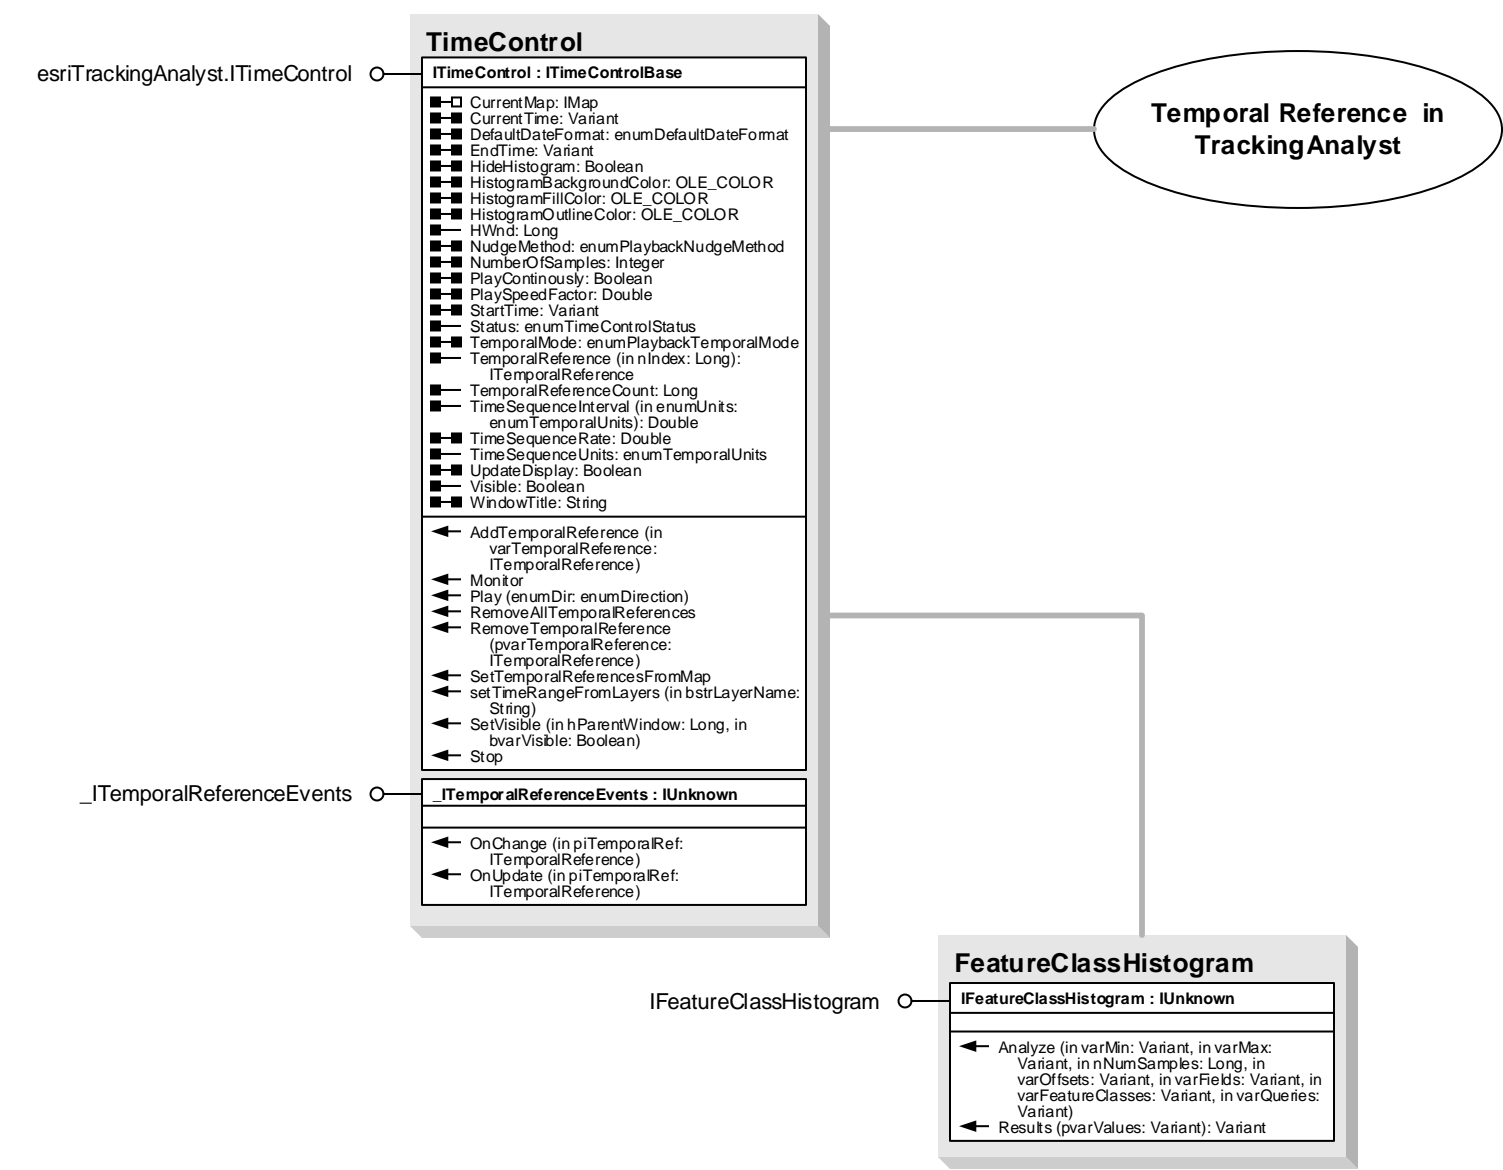

ArcGIS TrackingAnalystUI Object Model

Esri® ArcGIS® 10.8

Temporal Analysis and Utility Objects