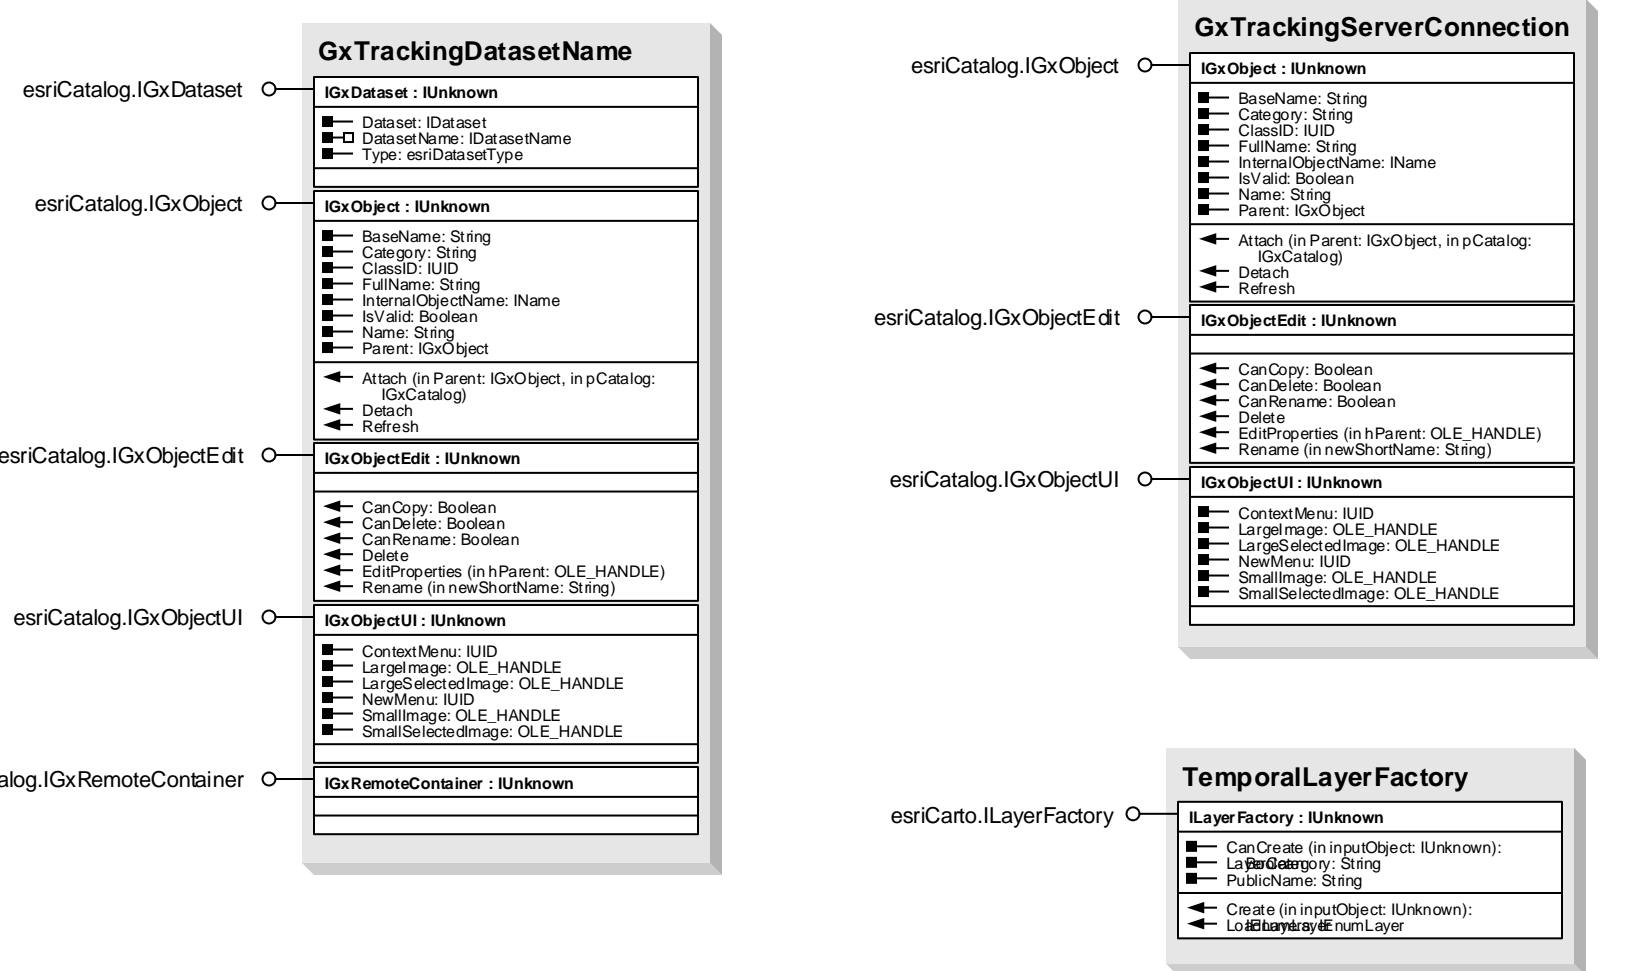

Enumerations

Tracking ArcCatalog Support