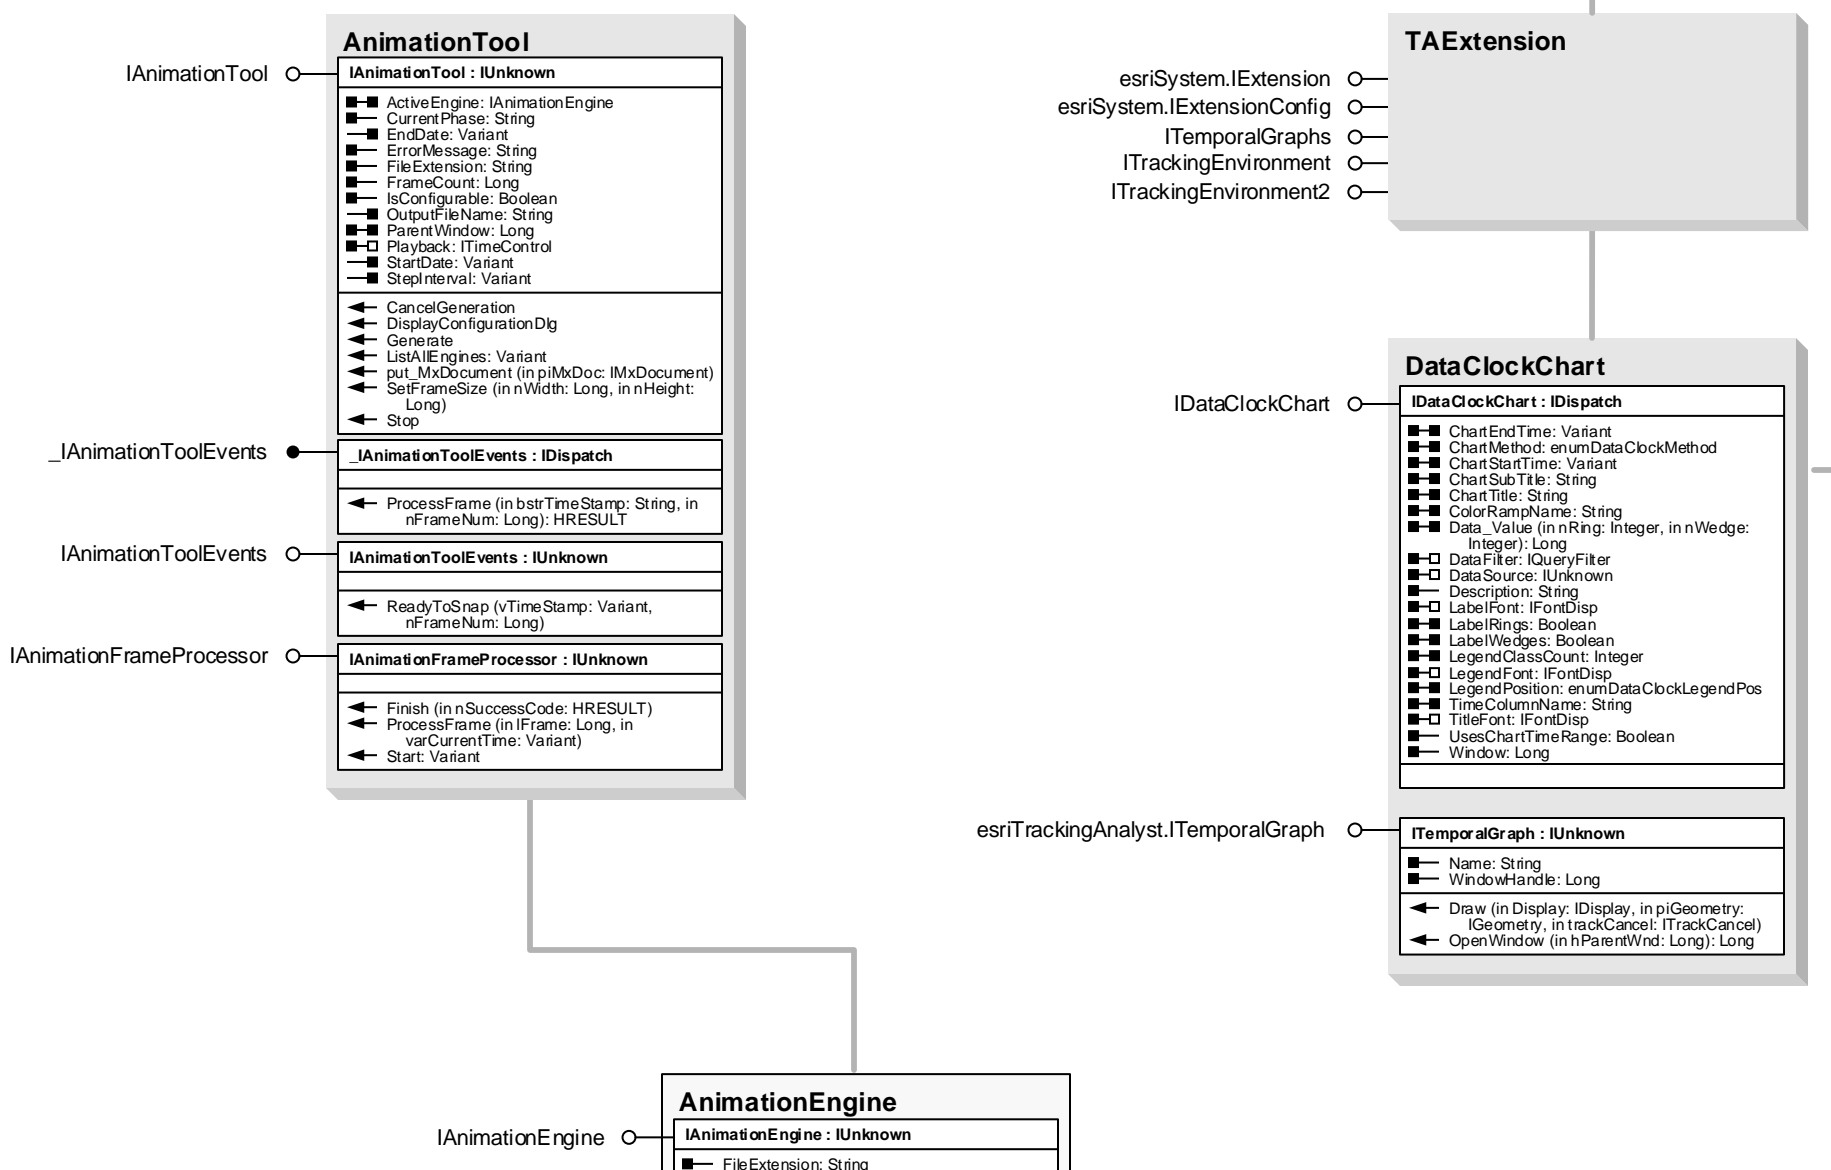

ArcGIS TrackingAnalystUI Object Model

Esri® ArcGIS® 10.8

Temporal Analysis and Utility Objects